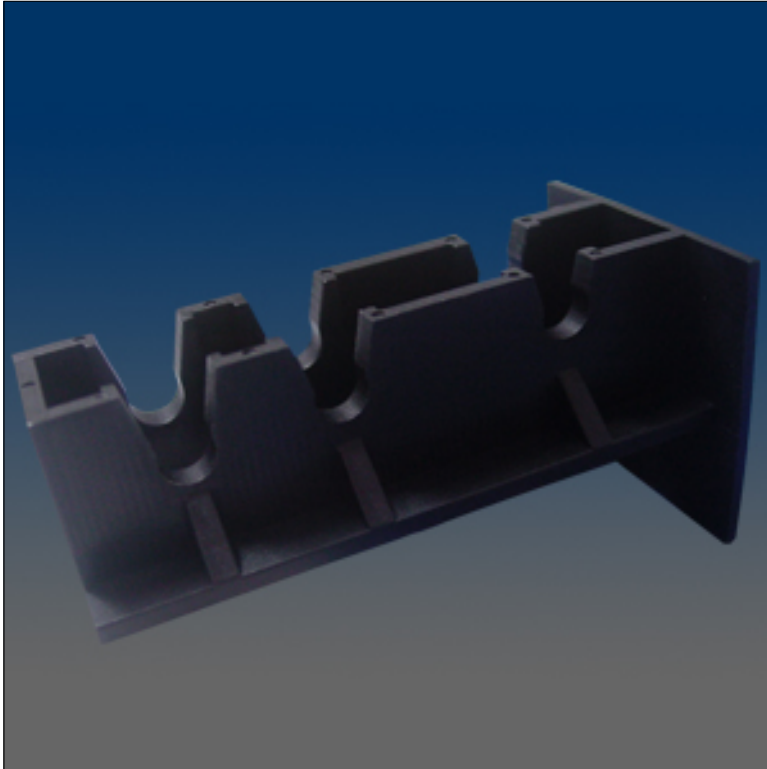

Rollers

www.visionhardware.com

Rollers

Model Number:
11411

Material:
PLASTIC

Description:
Roller housing of 1141, plastic

Sales Contact:
(800) 220-4756
sales@visionhardware.com

500 Metuchen Road
South Plainfield NJ 07080