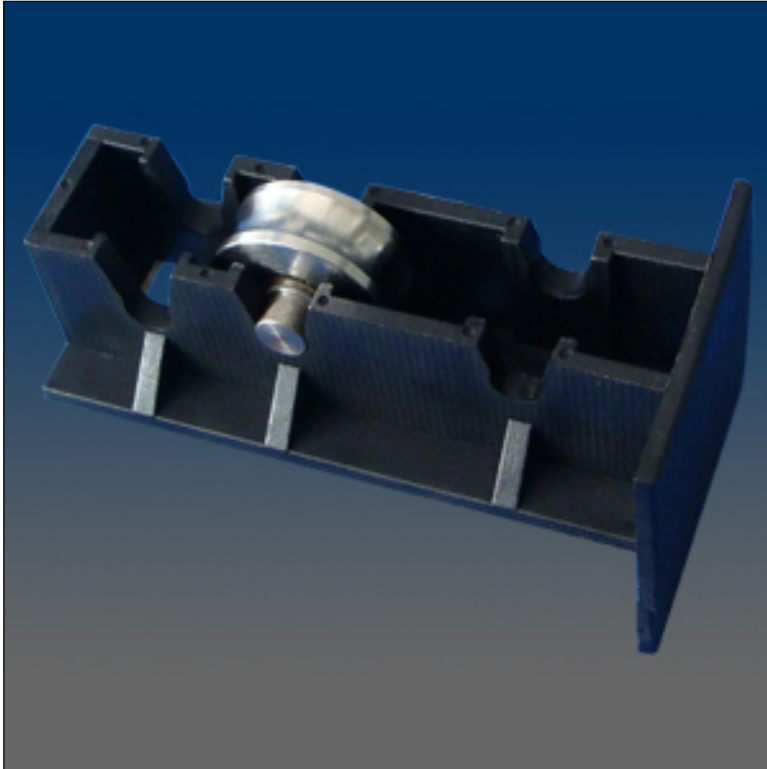

Rollers

www.visionhardware.com

Rollers

Model Number:

1141

Material:

STAINLESS STEEL

Description:

heavy duty single roller w/ bearing, radiused wheel, middle notch

Sales Contact:

(800) 220-4756
sales@visionhardware.com

500 Metuchen Road
South Plainfield NJ 07080