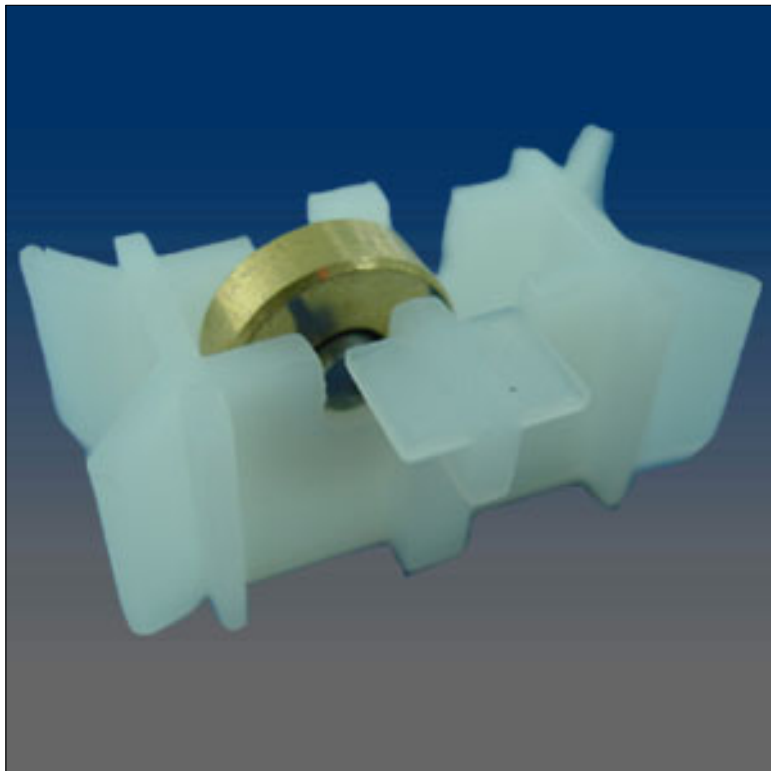

Rollers

www.visionhardware.com

Rollers

Model Number:

1161

Material:

STAINLESS STEEL

Description: