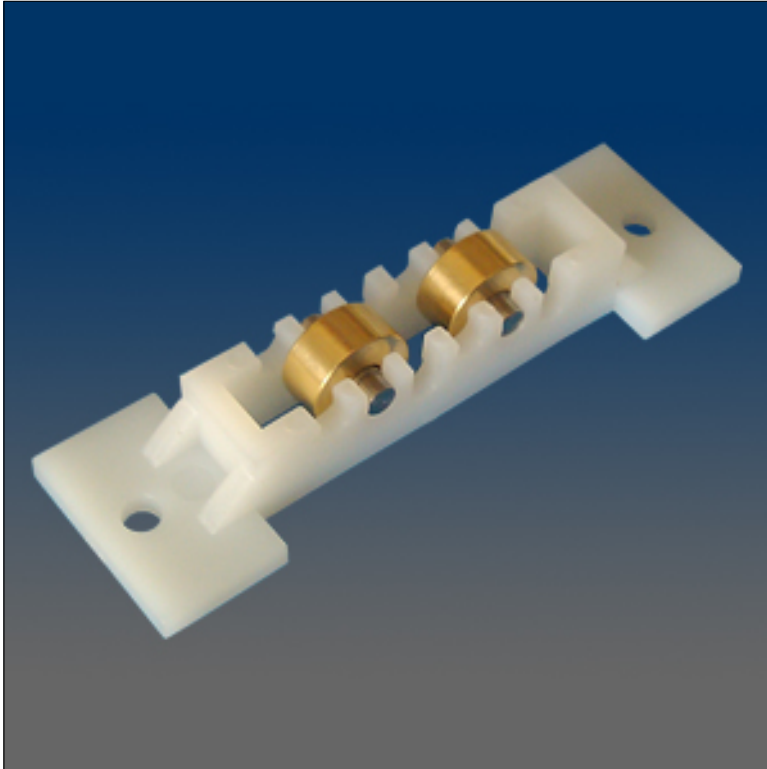

Rollers

www.visionhardware.com

Rollers

Model Number:

1158

Material:

STAINLESS STEEL

Description:

roller, screw mount, brass wheel / stainless steel axle, middle notch

Sales Contact:

(800) 220-4756
sales@visionhardware.com

500 Metuchen Road
South Plainfield NJ 07080