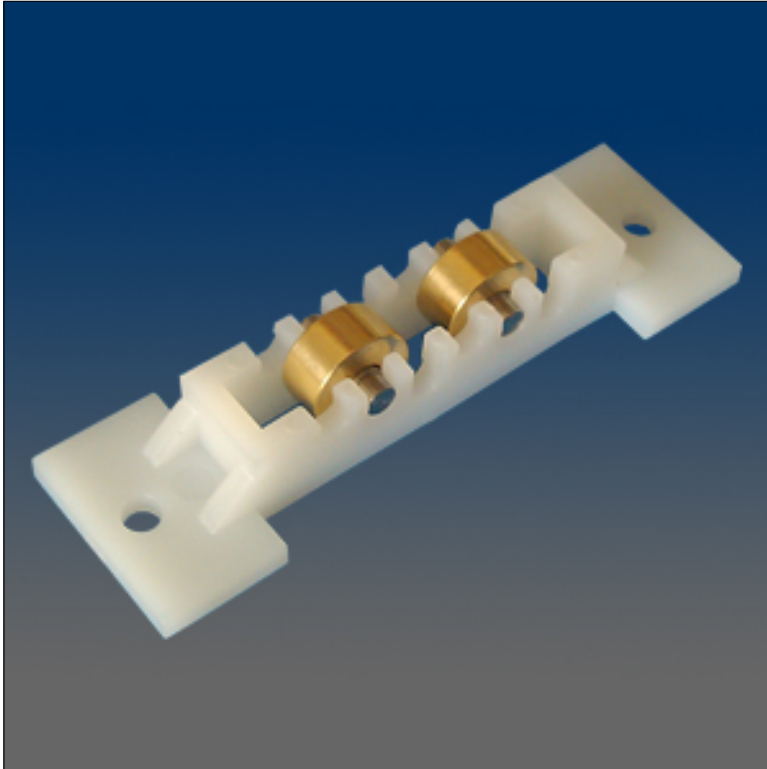

Rollers

www.visionhardware.com

Rollers

Model Number:

1158

Material:

STAINLESS STEEL

Description:

ROLLER,TANDEM,BRASS WHEELS,SS AXEL

Sales Contact:

(800) 220-4756
sales@visionhardware.com

500 Metuchen Road
South Plainfield NJ 07080