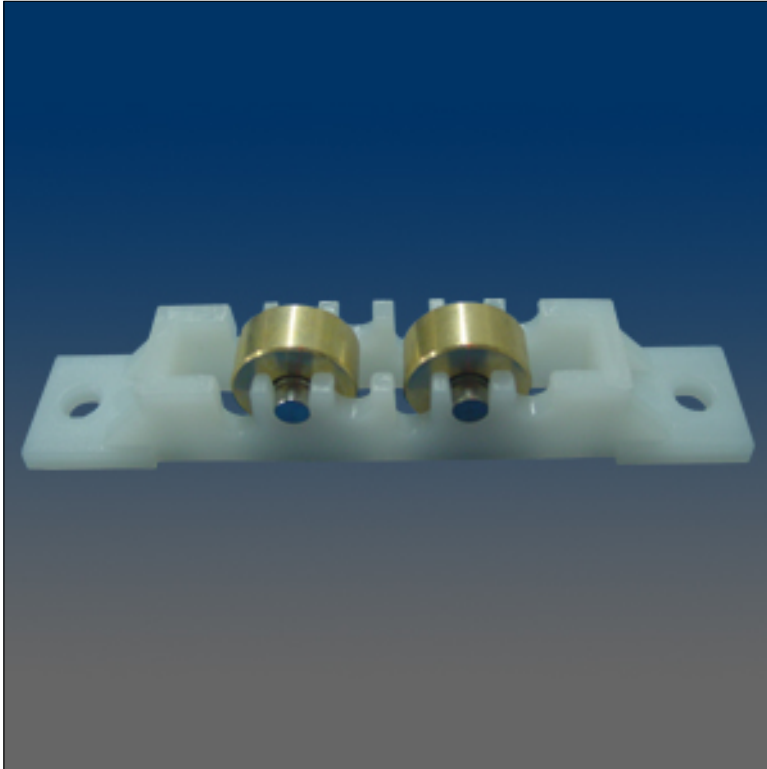

Rollers

www.visionhardware.com

Rollers

Model Number:

1155

Material:

STAINLESS STEEL

Description:

Roller, tandem, brass wheel, stainless steel axle, middle notch, 1138-01 housing

Sales Contact:

(800) 220-4756
sales@visionhardware.com

500 Metuchen Road
South Plainfield NJ 07080