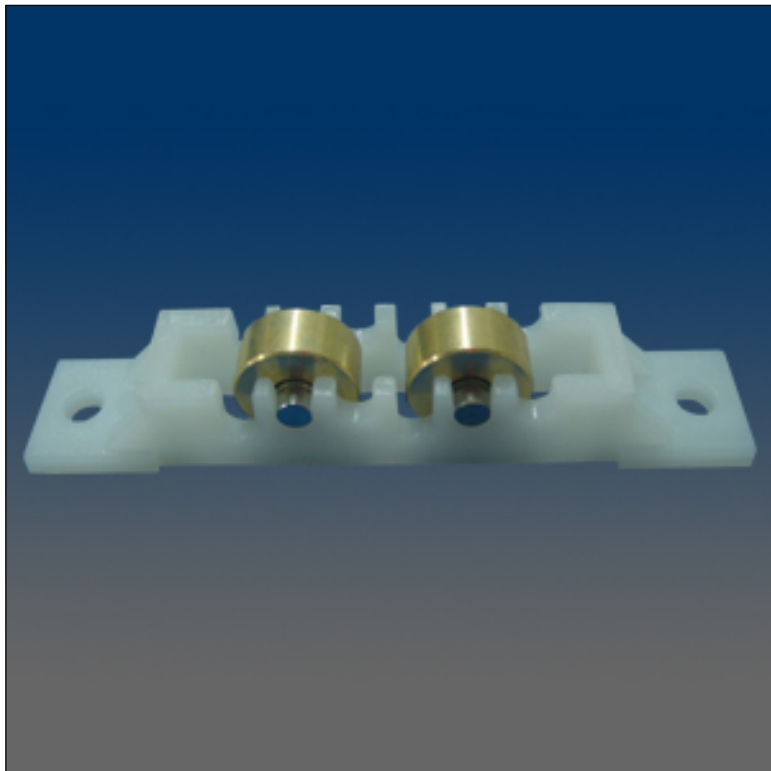

Rollers

www.visionhardware.com

Rollers

Model Number:

1155

Material:

STAINLESS STEEL

Description:

adjustable roller, screw mount, brass wheel, SS axle, middle notch

Sales Contact:

(800) 220-4756
sales@visionhardware.com

500 Metuchen Road
South Plainfield NJ 07080