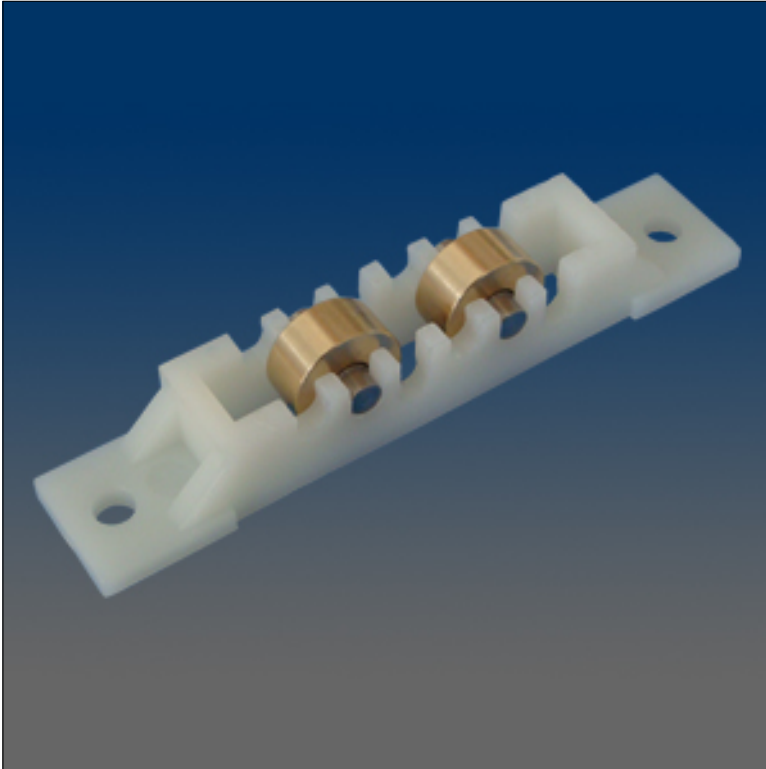

Rollers

www.visionhardware.com

Rollers

Model Number:
11541

Material:
STAINLESS STEEL

Description:
roller, screw mount, brass wheel / stainless steel axle, shallow notch

Sales Contact:
(800) 220-4756
sales@visionhardware.com