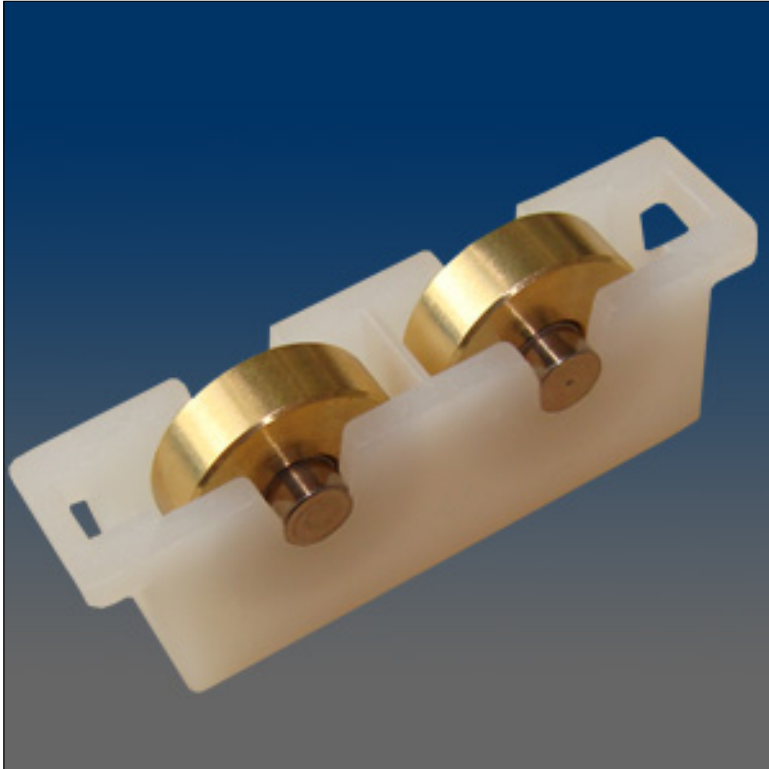

Rollers

www.visionhardware.com

Rollers

Model Number:

1164

Material:

STAINLESS STEEL

Description:

roller, brass wheel / stainless steel axle

Sales Contact:

(800) 220-4756
sales@visionhardware.com

500 Metuchen Road
South Plainfield NJ 07080