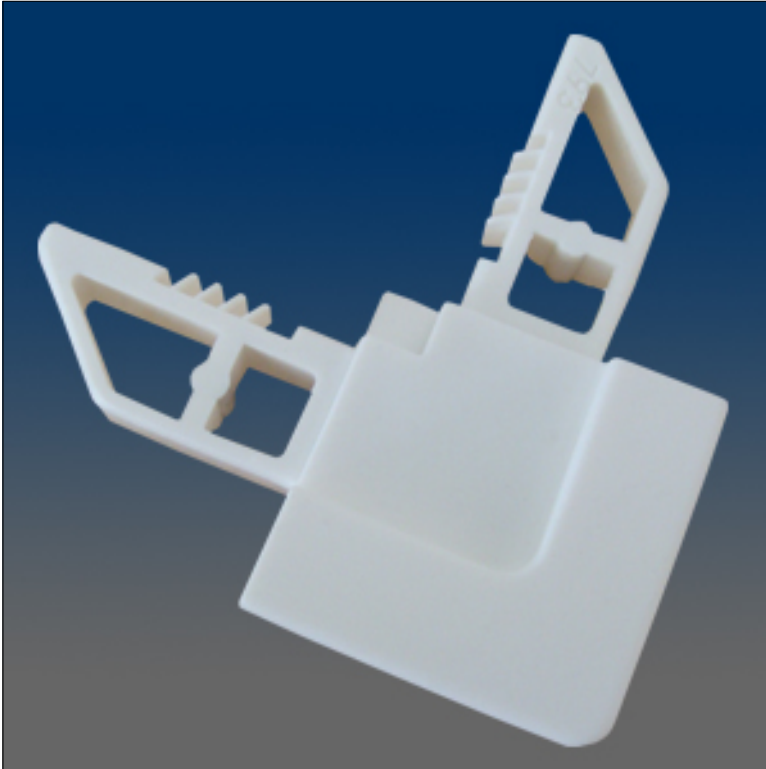

Screen Hardware

www.visionhardware.com

Screen Hardware

Model Number:
10398

Material:
PLASTIC

Description:
Screen corner, plastic, external, flanged

Sales Contact:
(800) 220-4756
sales@visionhardware.com

500 Metuchen Road
South Plainfield NJ 07080