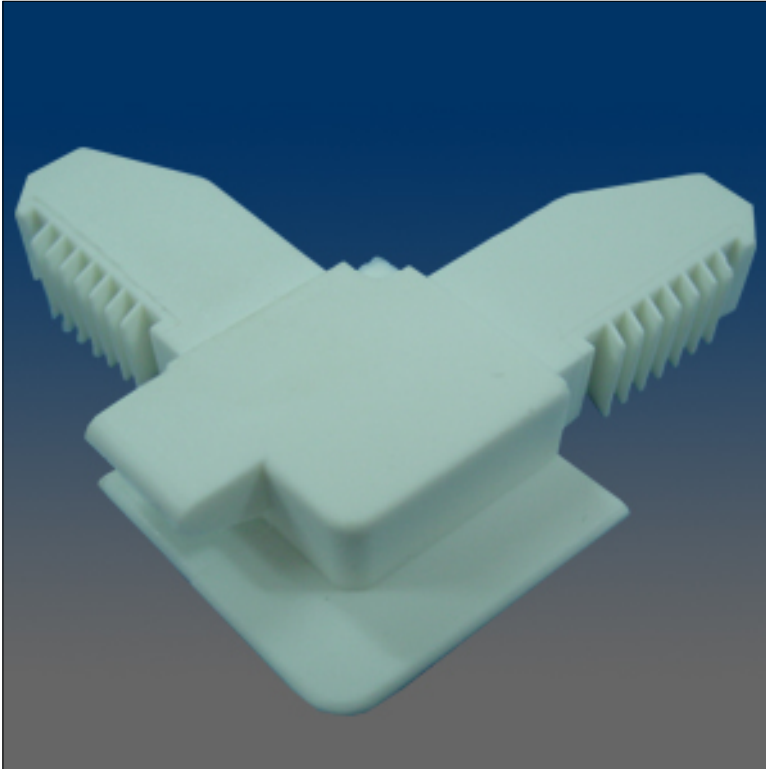

Uncategorized

www.visionhardware.com

Uncategorized

Model Number:

1038

Description:

PLASTIC SCREEN CORNER,FLANGED,TABBED,RIGHT(L-BROWN)

Sales Contact: