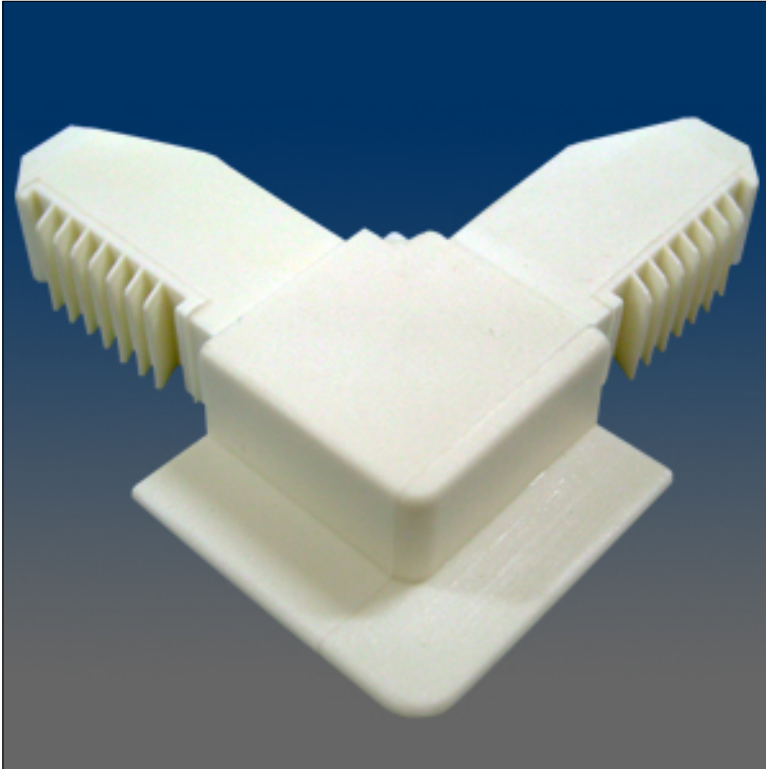

Screen Hardware

www.visionhardware.com

Screen Hardware

Model Number:
1037

Material:
PLASTIC

Description:
screen corner, flanged, match with 1038L/R

Sales Contact:
(800) 220-4756
sales@visionhardware.com

500 Metuchen Road
South Plainfield NJ 07080