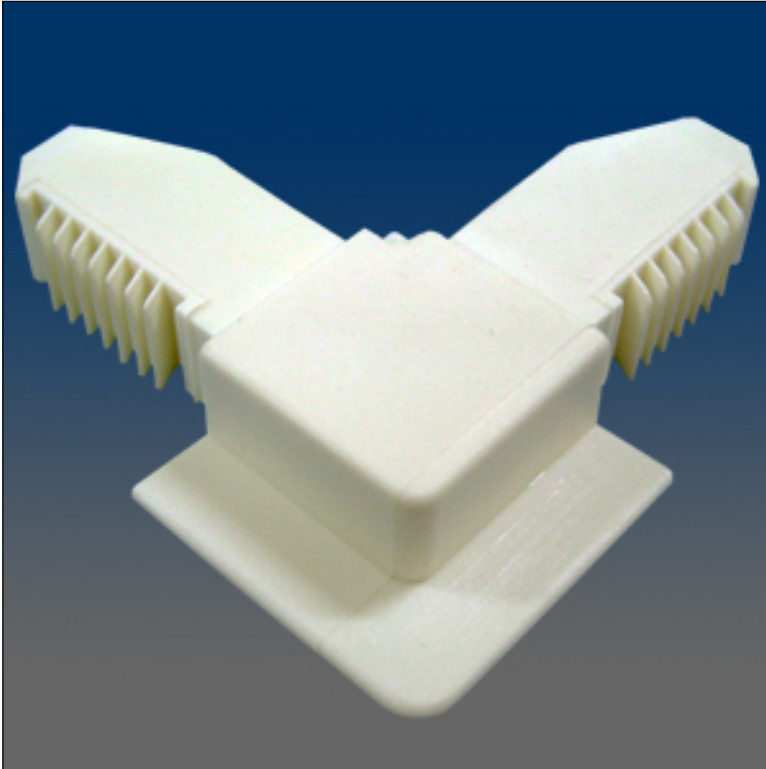

# Screen Hardware

[www.visionhardware.com](http://www.visionhardware.com)

## Screen Hardware

**Model Number:**

1037

**Material:**

PLASTIC

**Description:**

Screen corner, plastic, external, flanged, no tab, .22 x .51" leg, match with 1038L/R

**Sales Contact:**