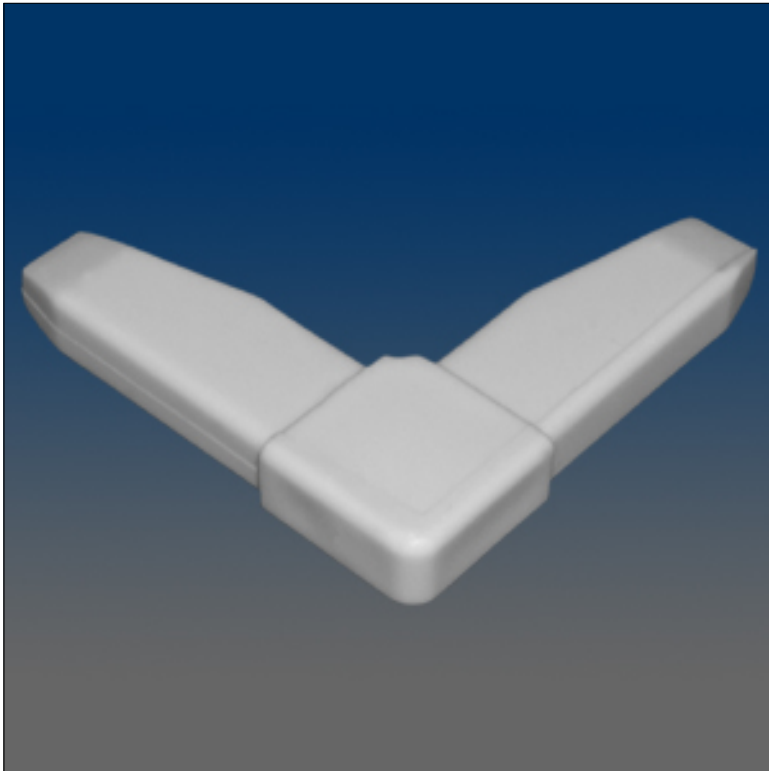

Screen Hardware

www.visionhardware.com

Screen Hardware

Model Number:

10343

Material:

PLASTIC

Description: