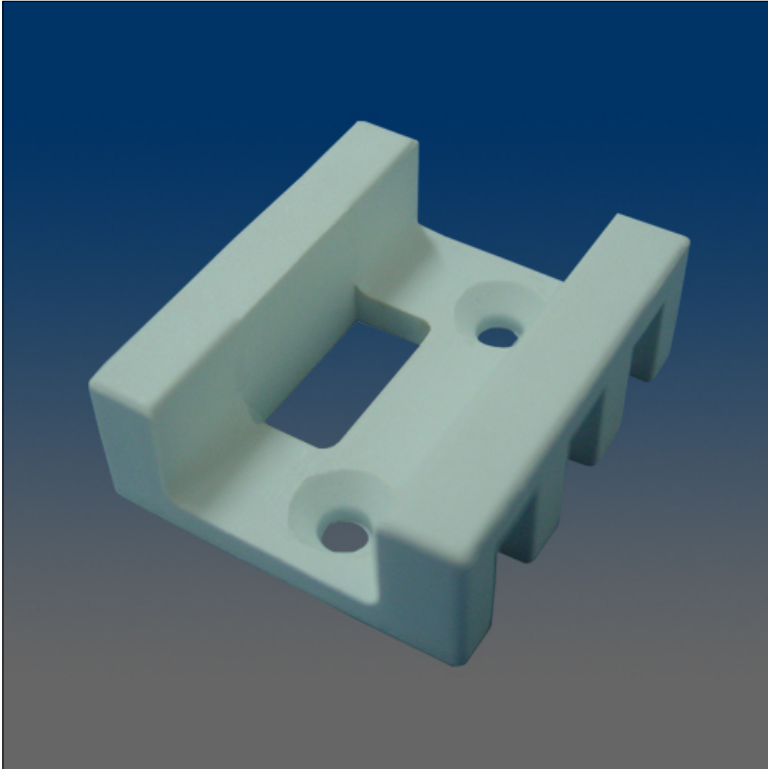

Tilt Latches

www.visionhardware.com

Tilt Latches

Model Number:
28171

Material:
PLASTIC

Description:
Keeper with no pin

Sales Contact:
(800) 220-4756
sales@visionhardware.com

500 Metuchen Road
South Plainfield NJ 07080