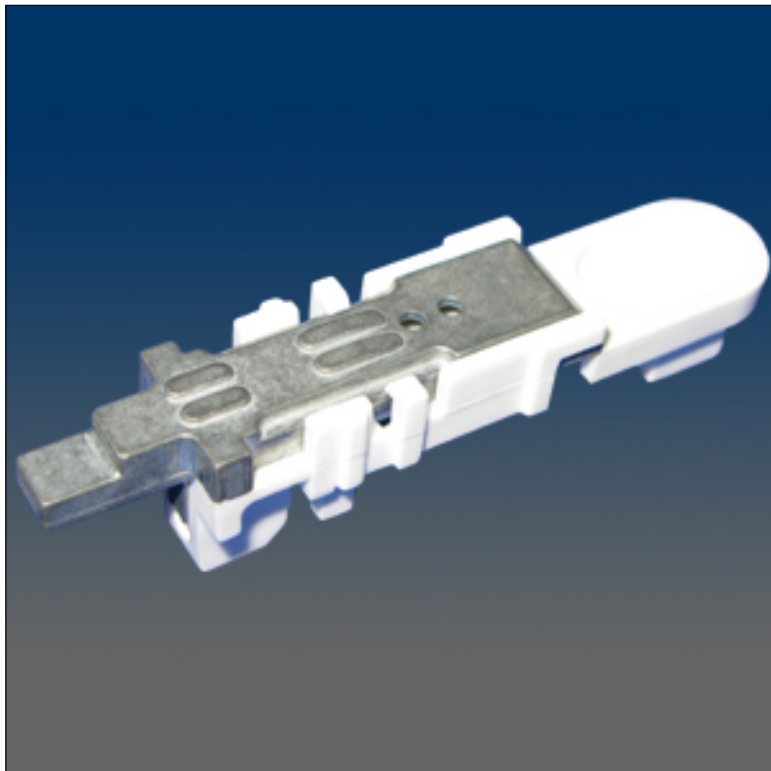

Pivot Bar

www.visionhardware.com

Pivot Bar

Model Number:

6942

Material:

ZINC

Description:

pivot bar assembly, zinc insert w/2820 housing

Sales Contact:

(800) 220-4756
sales@visionhardware.com

500 Metuchen Road
South Plainfield NJ 07080