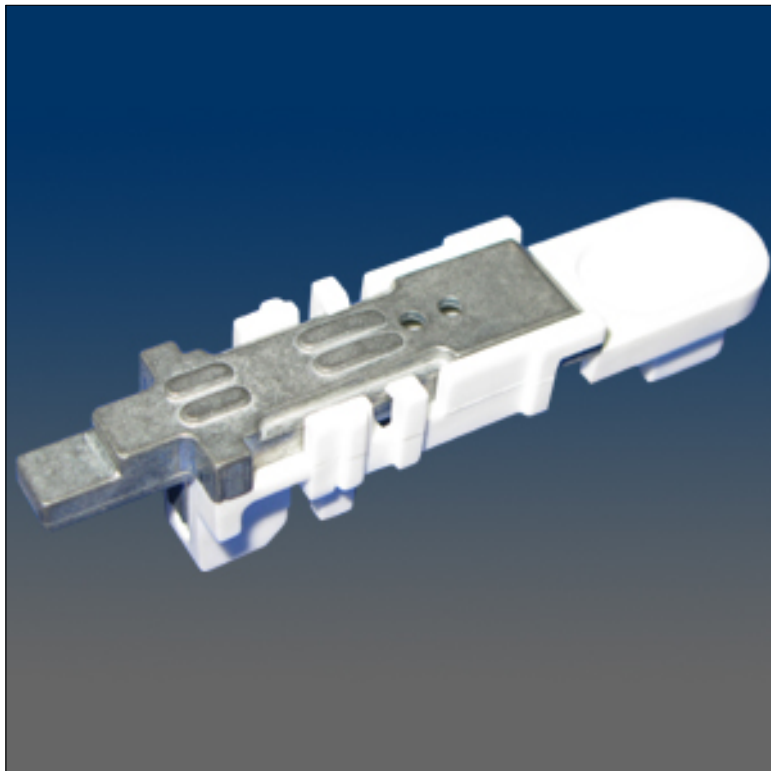

Pivot Bar

www.visionhardware.com

Pivot Bar

Model Number:

6942

Material:

ZINC

Description:

Pivot bar assembly, zinc die-cast, with 2820 housing as a top

Sales Contact:

(800) 220-4756
sales@visionhardware.com

500 Metuchen Road
South Plainfield NJ 07080