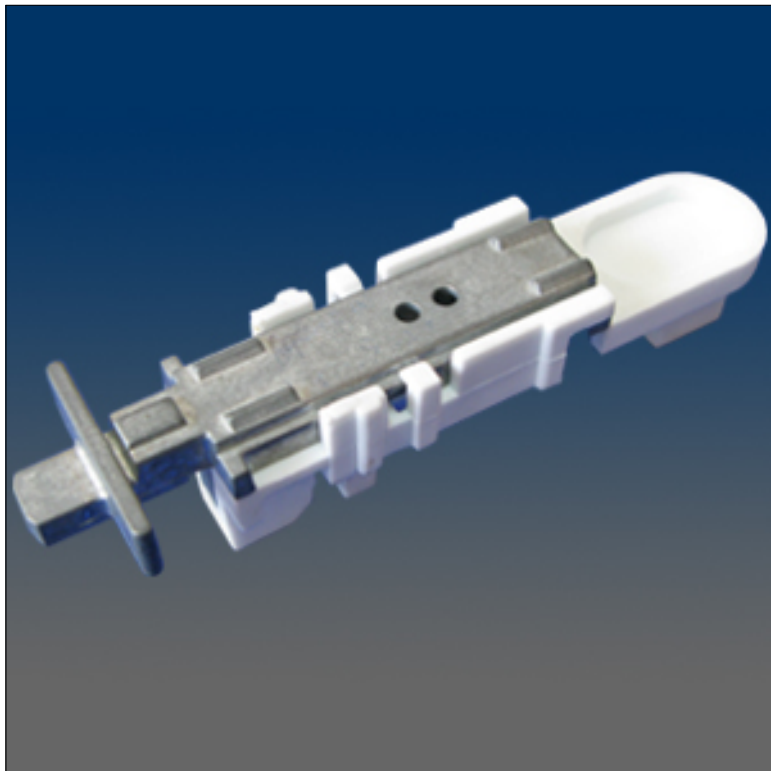

Pivot Bar

www.visionhardware.com

Pivot Bar

Model Number:

6941

Material:

ZINC

Description:

Pivot bar assembly, zinc die-cast, with 2820 housing as a bottom

Sales Contact:

(800) 220-4756

sales@visionhardware.com

500 Metuchen Road
South Plainfield NJ 07080