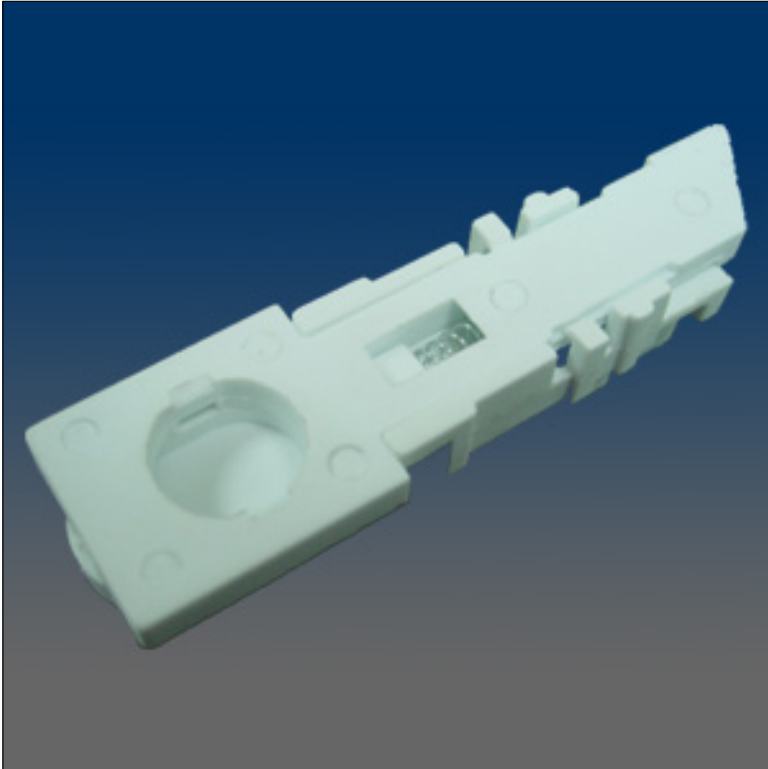

Tilt Latches

www.visionhardware.com

Tilt Latches

Model Number:

2822

Description:

Tilt latch, recessed mount, handed

Sales Contact: