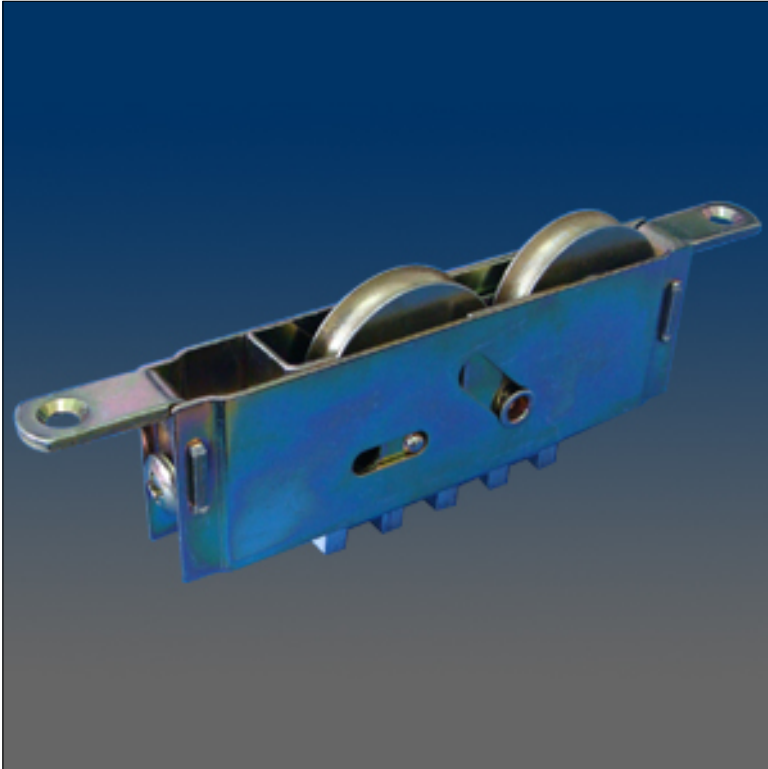

Patio Door

www.visionhardware.com

Patio Door

Model Number:
PR615D

Material:
N.A.

Description:
improved PR616C

Sales Contact:
(800) 220-4756
sales@visionhardware.com

500 Metuchen Road
South Plainfield NJ 07080