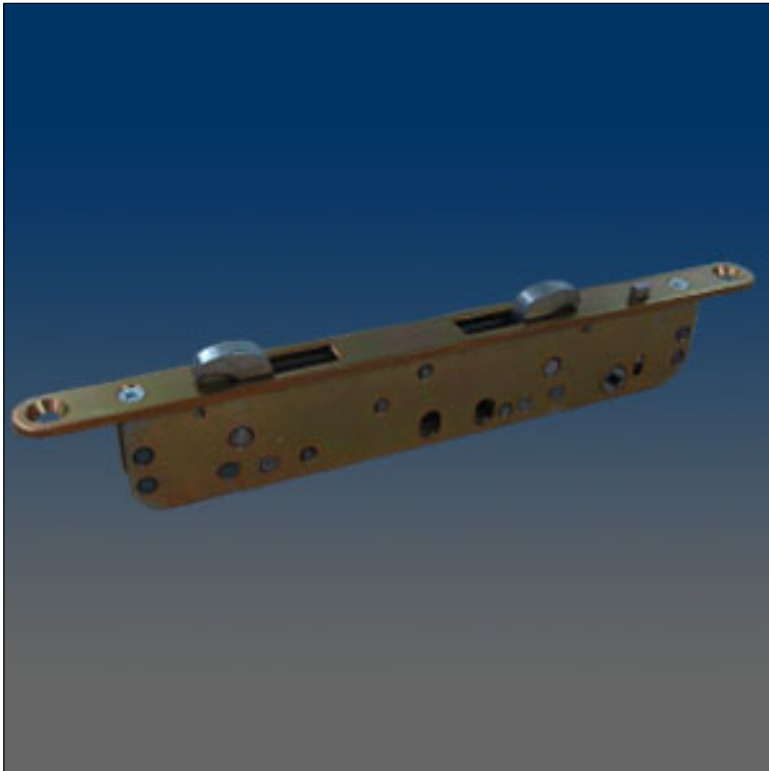

Patio Door

www.visionhardware.com

Patio Door

Model Number:

PM543

Description:

Mortise, double point, narrow width, and square notch.

Sales Contact: