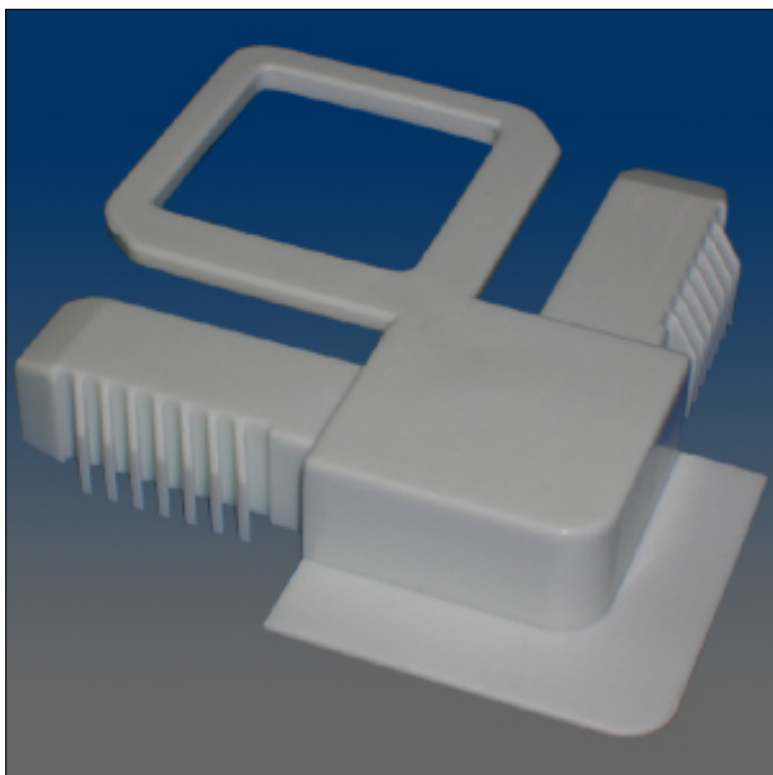

Screen Hardware

www.visionhardware.com

Screen Hardware

Model Number:

10391

Material:

PLASTIC

Description:

Screen corner, plastic, external, flanged, with pulling ring, match 10392L/R

Sales Contact:

(800) 220-4756

sales@visionhardware.com

500 Metuchen Road
South Plainfield NJ 07080