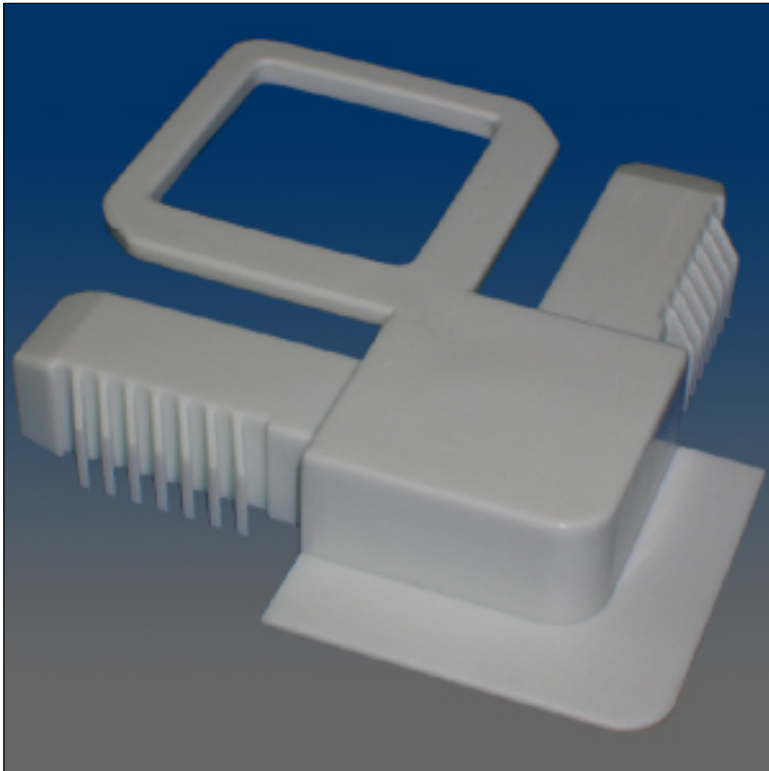

## Screen Hardware

**Model Number:**

10391

**Material:**

PLASTIC

**Description:**

Screen corner, plastic, external, flanged, with pulling ring, match 10392L/R

**Sales Contact:**