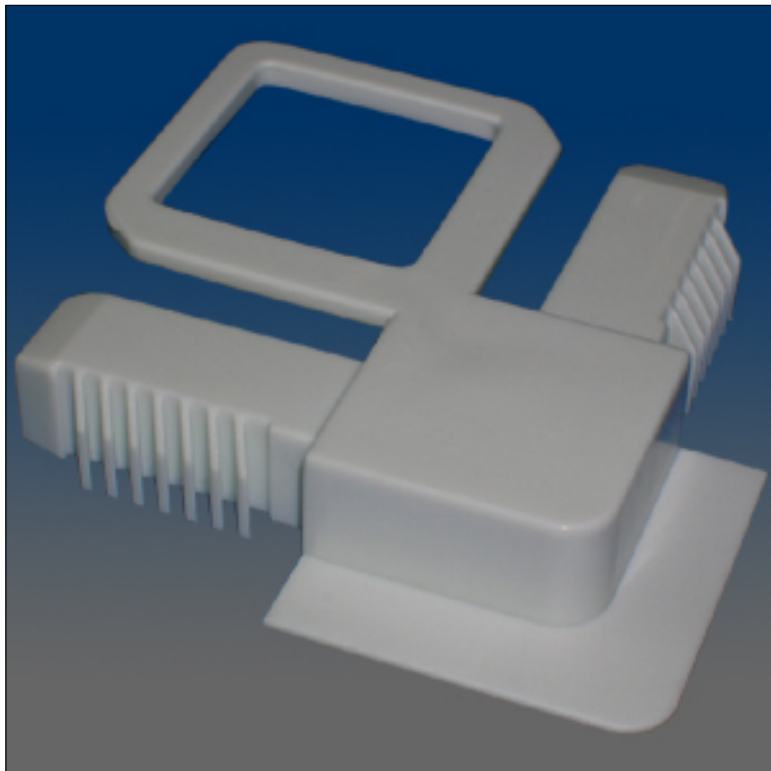

Screen Hardware

www.visionhardware.com

Screen Hardware

Model Number:

10391

Material:

PLASTIC

Description:

Screen corner, plastic, external, flanged, with pulling ring, match 10392L/R

Sales Contact:

(800) 220-4756

sales@visionhardware.com

500 Metuchen Road
South Plainfield NJ 07080