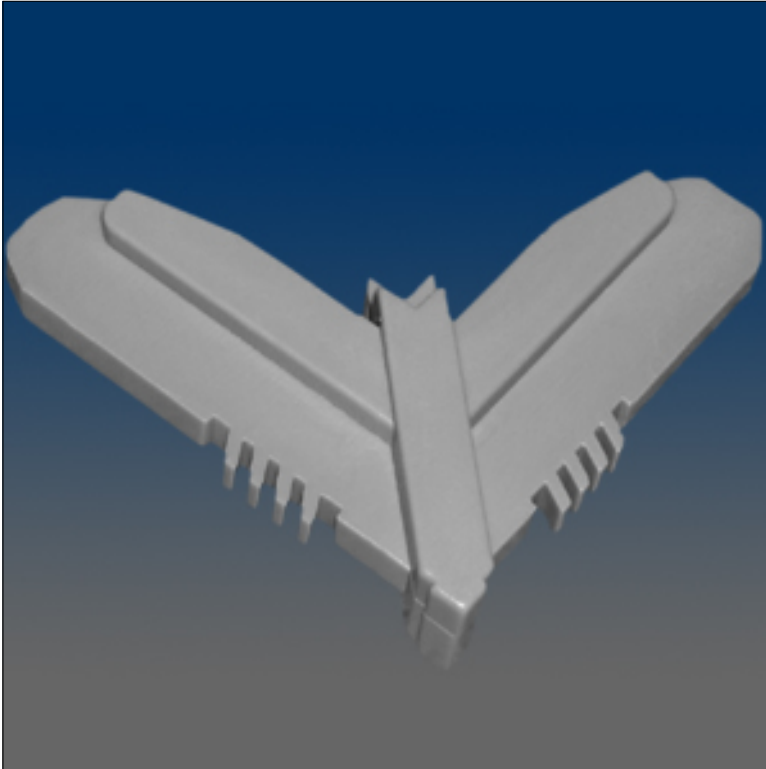

Screen Hardware

www.visionhardware.com

Screen Hardware

Model Number:

10375

Material:

PLASTIC

Description:

Screen corner, plastic, external, miter, .22 x .32" leg

Sales Contact:

(800) 220-4756
sales@visionhardware.com

500 Metuchen Road
South Plainfield NJ 07080