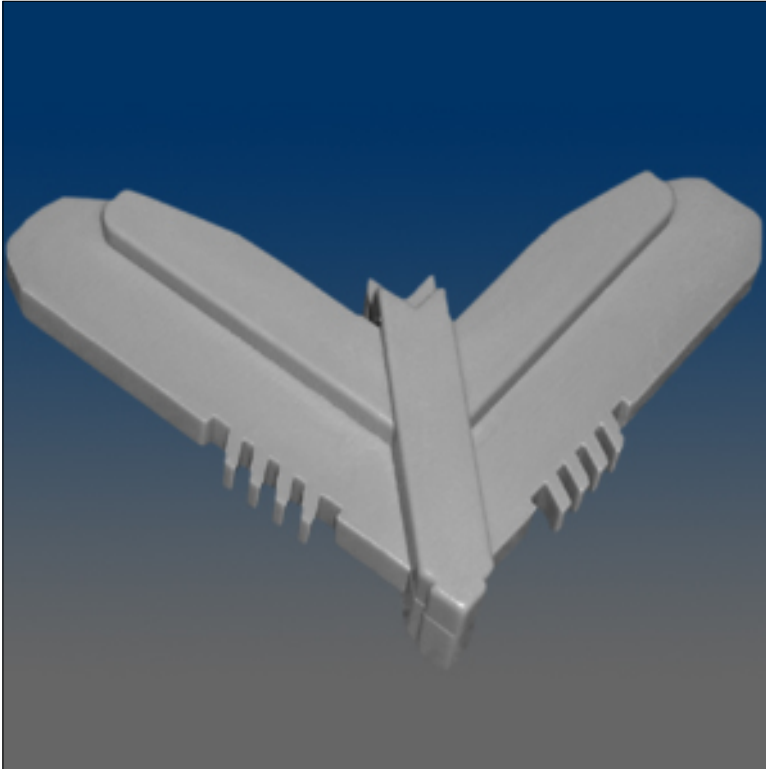

## Screen Hardware

**Model Number:**

10375

**Material:**

PLASTIC

**Description:**

Screen corner, plastic, external, miter, .22 x .32" leg

**Sales Contact:**