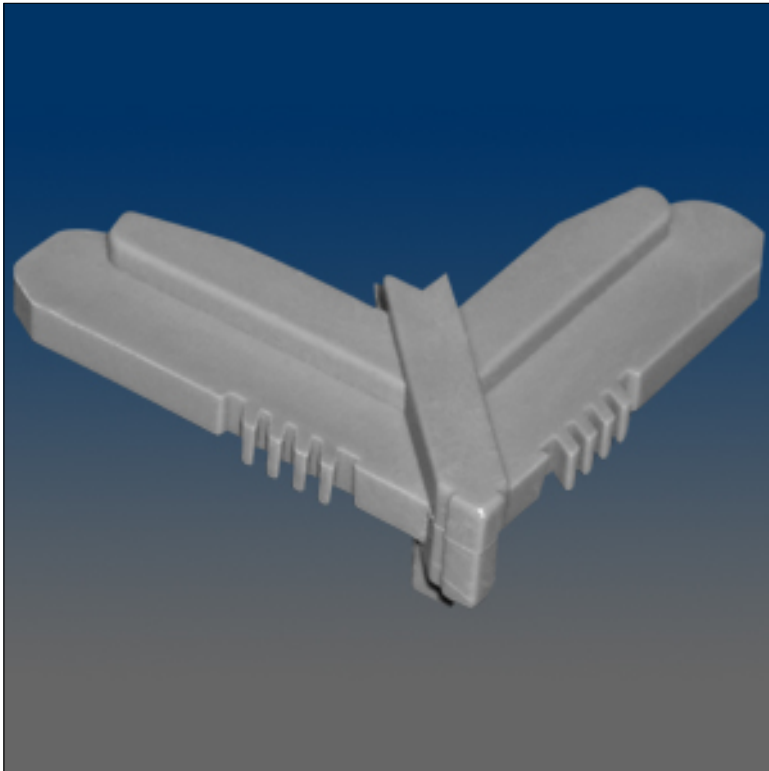

Screen Hardware

www.visionhardware.com

Screen Hardware

Model Number:

10385

Material:

PLASTIC

Description:

Screen corner, plastic, external, miter, stop, .22 x .46" leg, match with 10375

Sales Contact:

(800) 220-4756
sales@visionhardware.com

500 Metuchen Road
South Plainfield NJ 07080