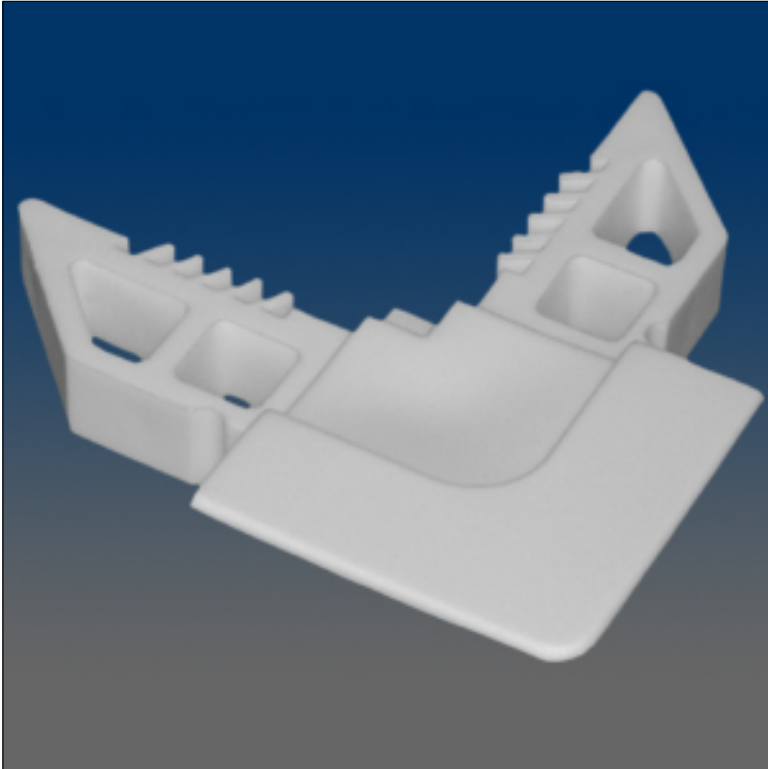

Screen Hardware

www.visionhardware.com

Screen Hardware

Model Number:
10374

Material:
PLASTIC

Description:
Screen corner, plastic, flanged, external, .31 x .49" leg

Sales Contact:
(800) 220-4756
sales@visionhardware.com