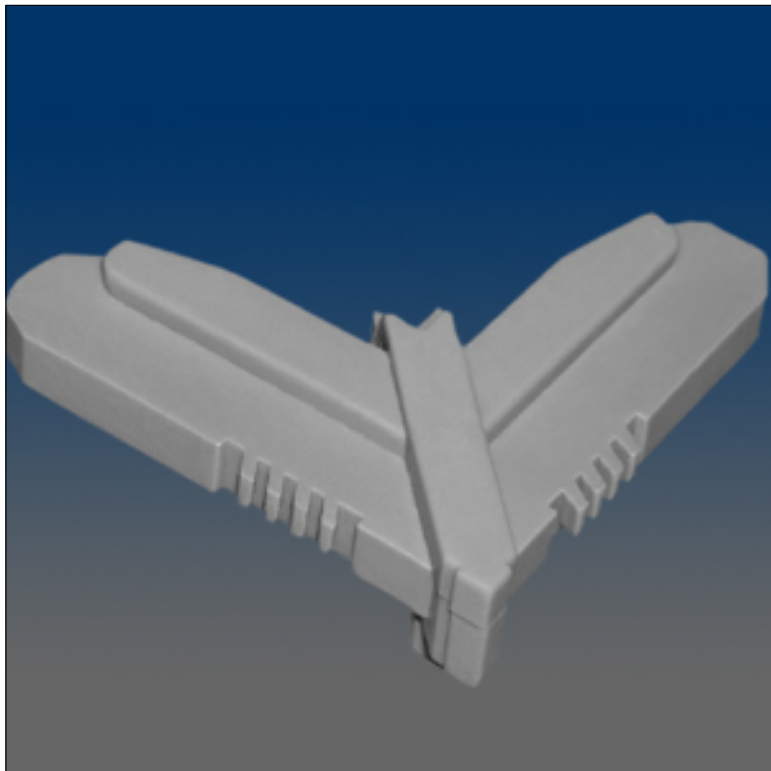

## Screen Hardware

**Model Number:**

10386

**Material:**

PLASTIC

**Description:**

Screen corner, plastic, external, miter, stop, .28 x .46" leg, match with 10376

**Sales Contact:**