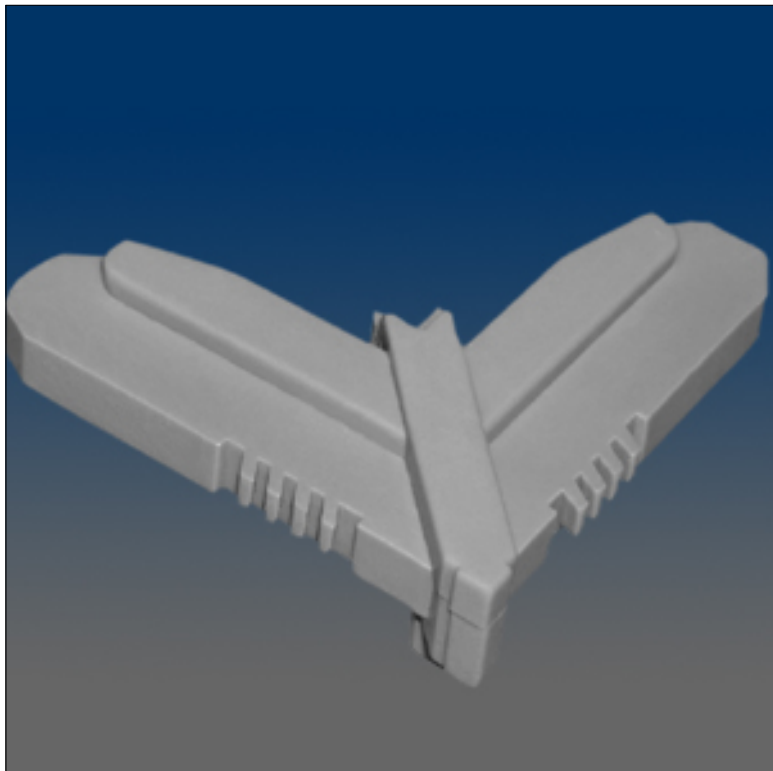

## Screen Hardware

**Model Number:**

10386

**Material:**

PLASTIC

**Description:**

Screen corner, plastic, external, miter, stop, .28 x .46" leg, match with 10376

**Sales Contact:**