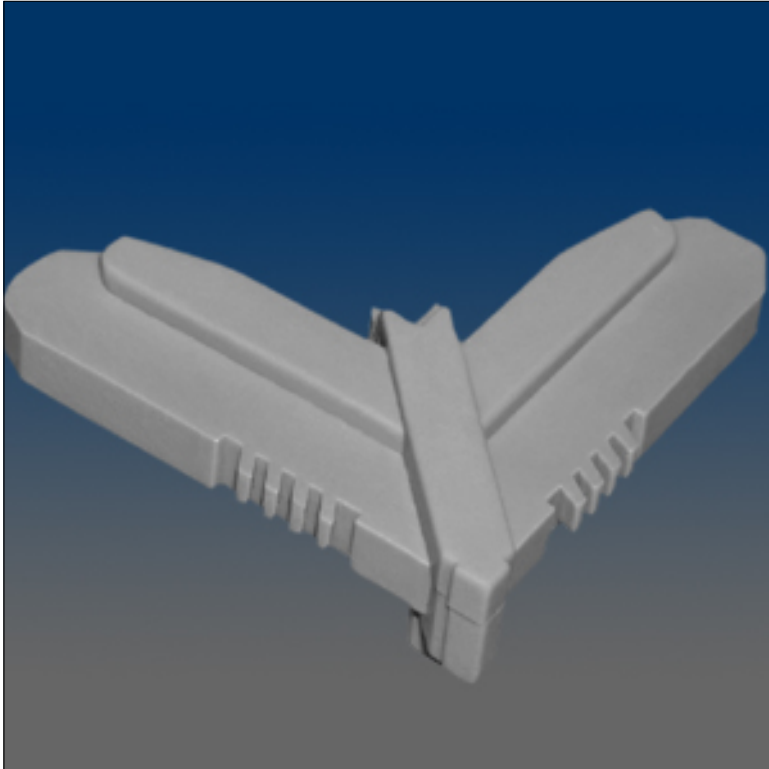

Screen Hardware

www.visionhardware.com

Screen Hardware

Model Number:

10386

Material:

PLASTIC

Description:

Screen corner, plastic, external, miter, stop, .28 x .46" leg, match with 10376

Sales Contact:

(800) 220-4756
sales@visionhardware.com

500 Metuchen Road
South Plainfield NJ 07080