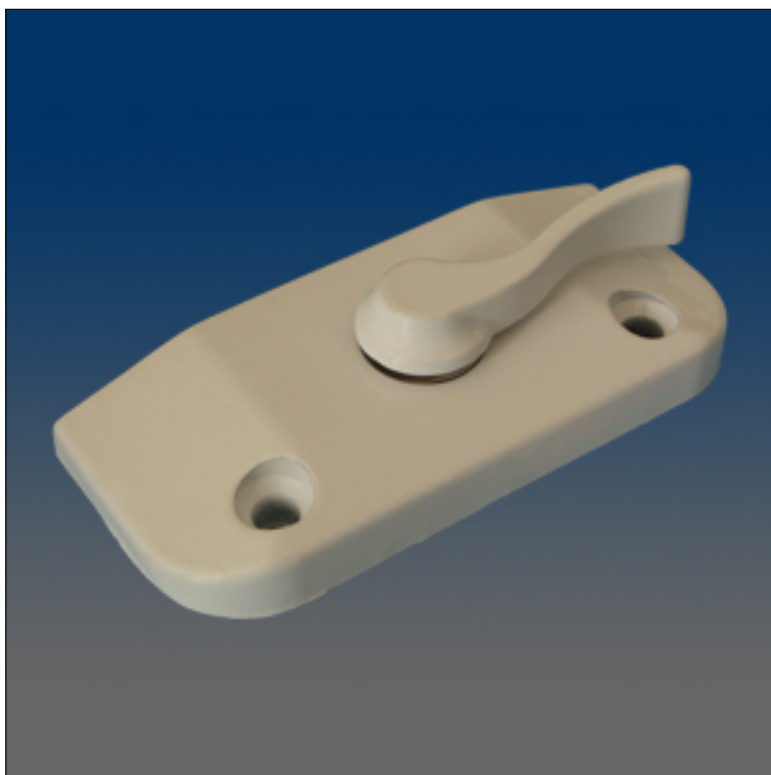

Locks

www.visionhardware.com

Locks

Model Number:

9706

Material:

N.A.

Description:

Sash lock, surface mount, 1.875" C/L, .688" set back, hooded, low profile, match with 9319 & 9395

Sales Contact:

(800) 220-4756
sales@visionhardware.com

500 Metuchen Road
South Plainfield NJ 07080