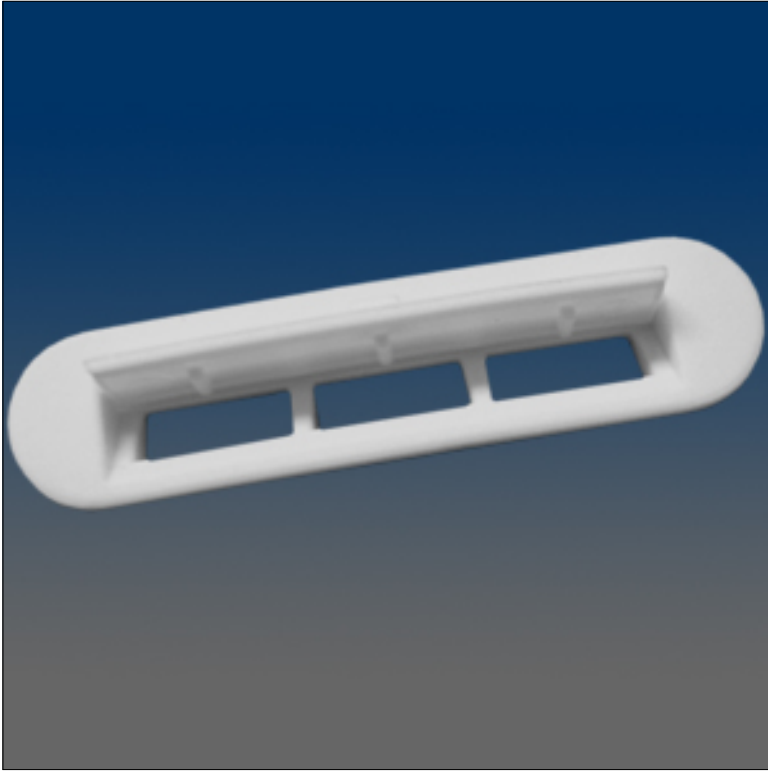

Weep Hole Covers

www.visionhardware.com

Weep Hole Covers

Model Number:

1224

Material:

N.A.

Description:

weep hole cover, recessed flap

Sales Contact:

(800) 220-4756
sales@visionhardware.com

500 Metuchen Road
South Plainfield NJ 07080