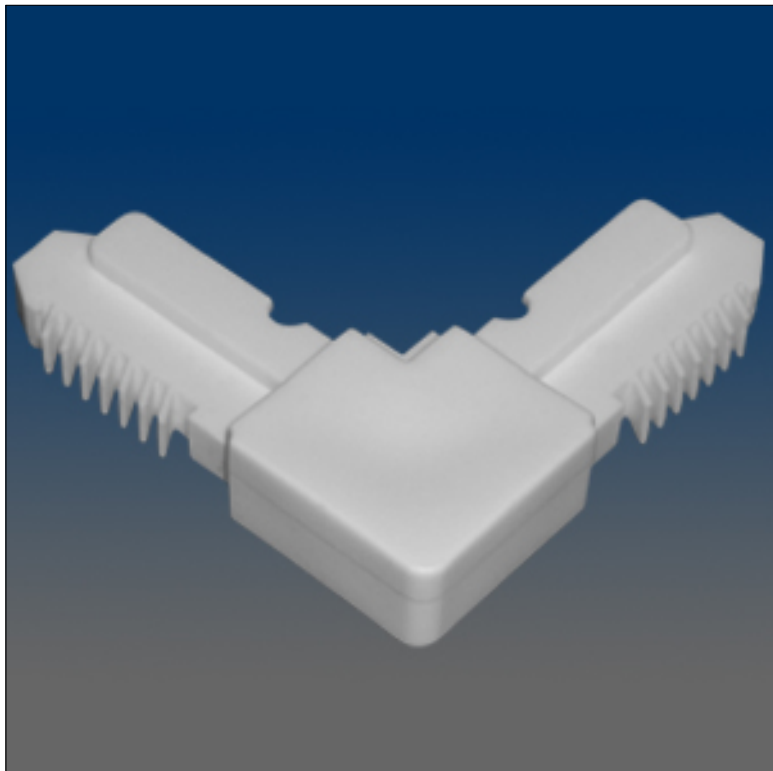

Screen Hardware

www.visionhardware.com

Screen Hardware

Model Number:

10372

Material:

PLASTIC

Description:

Screen corner, plastic, external, .27 x .53" leg

Sales Contact:

(800) 220-4756

sales@visionhardware.com

500 Metuchen Road
South Plainfield NJ 07080