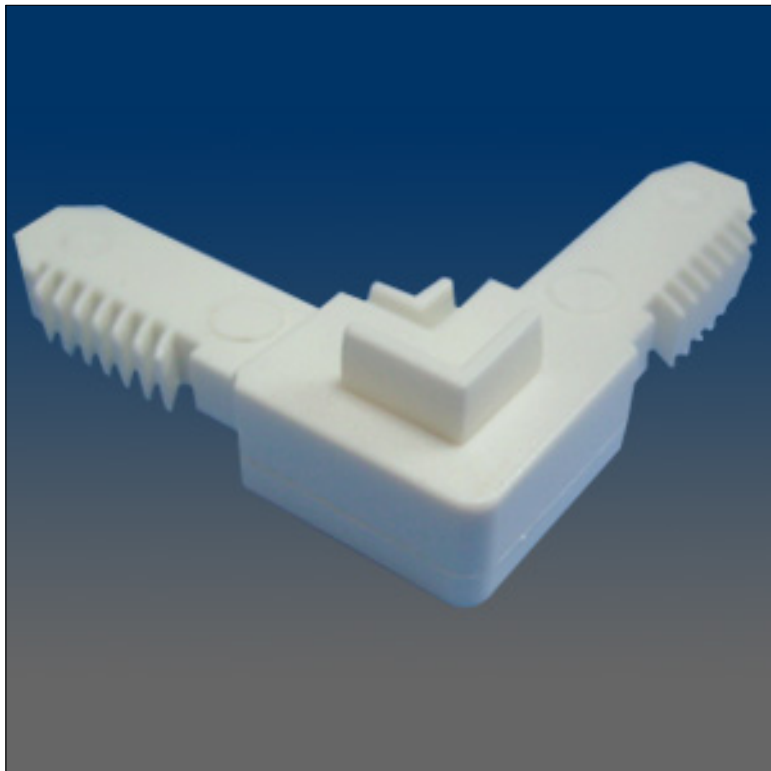

## Screen Hardware

**Model Number:**

10382

**Material:**

PLASTIC

**Description:**

screen corner, plastic, external, w/ stop, works w/ 10371 & 10381

**Sales Contact:**