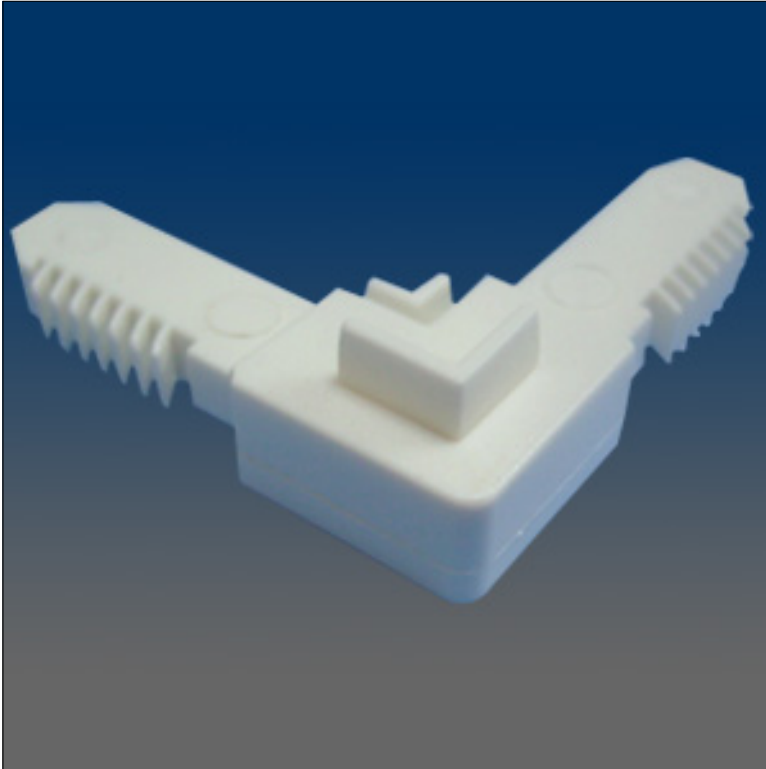

Screen Hardware

www.visionhardware.com

Screen Hardware

Model Number:
10382

Material:
PLASTIC

Description:
Screen corner, plastic, external, stop, .27 x .47" leg

Sales Contact:
(800) 220-4756
sales@visionhardware.com