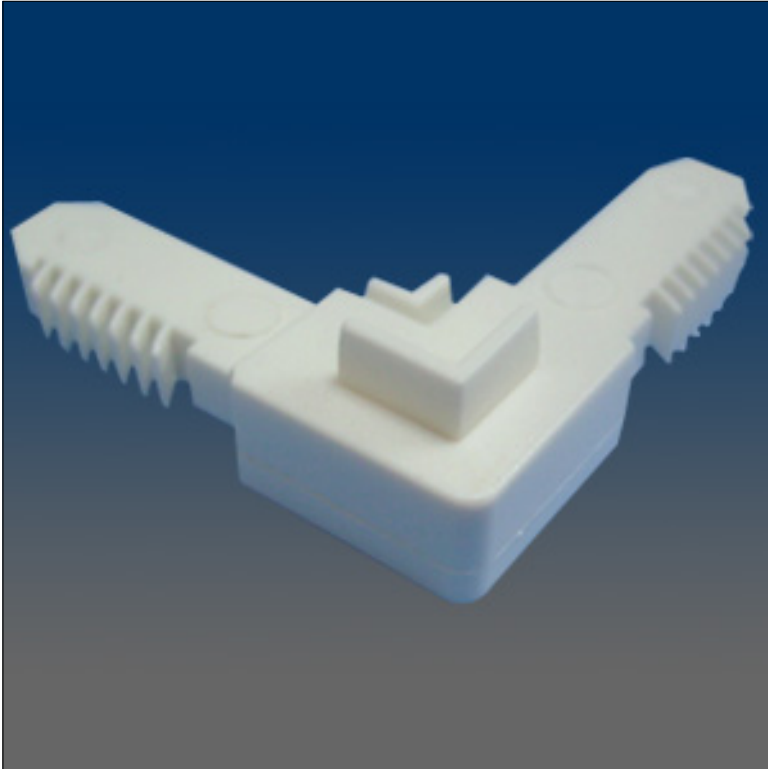

Screen Hardware

www.visionhardware.com

Screen Hardware

Model Number:
10382

Material:
PLASTIC

Description:
Screen corner, plastic, external, stop, .27 x .47" leg

Sales Contact:
(800) 220-4756
sales@visionhardware.com