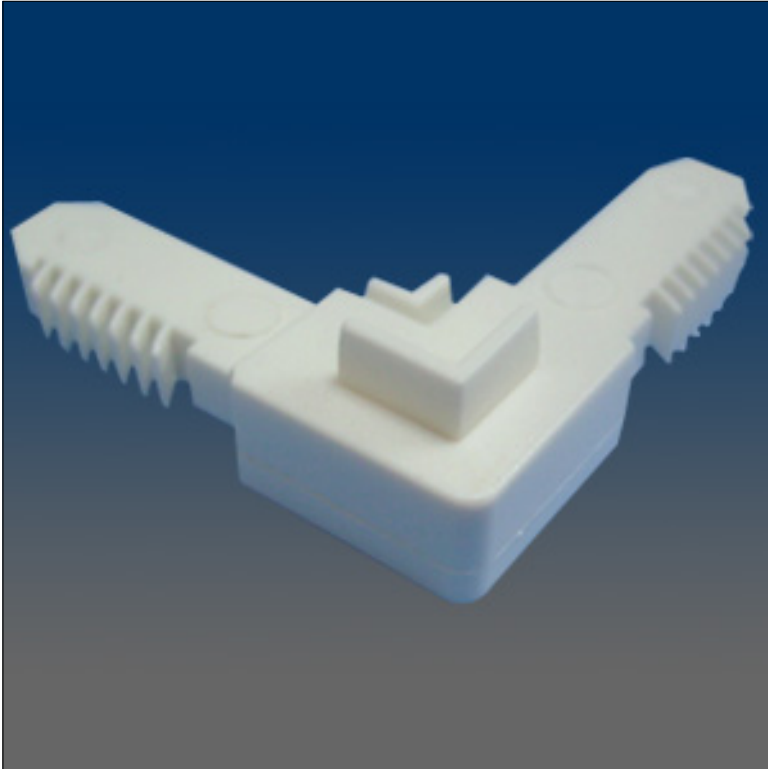

Screen Hardware

www.visionhardware.com

Screen Hardware

Model Number:
10382

Material:
PLASTIC

Description:
Screen corner, plastic, external, stop, .27 x .47" leg

Sales Contact:
(800) 220-4756
sales@visionhardware.com

500 Metuchen Road
South Plainfield NJ 07080