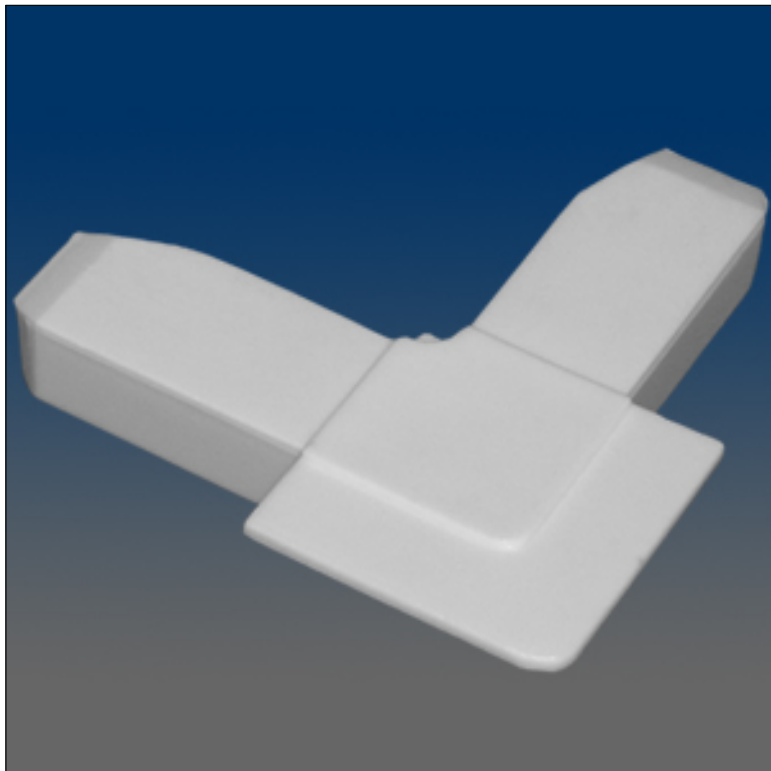

Screen Hardware

www.visionhardware.com

Screen Hardware

Model Number:

10341

Material:

PLASTIC

Description:

Screen corner, plastic, flanged, external, .35 x .51" leg

Sales Contact:

(800) 220-4756

sales@visionhardware.com

500 Metuchen Road
South Plainfield NJ 07080