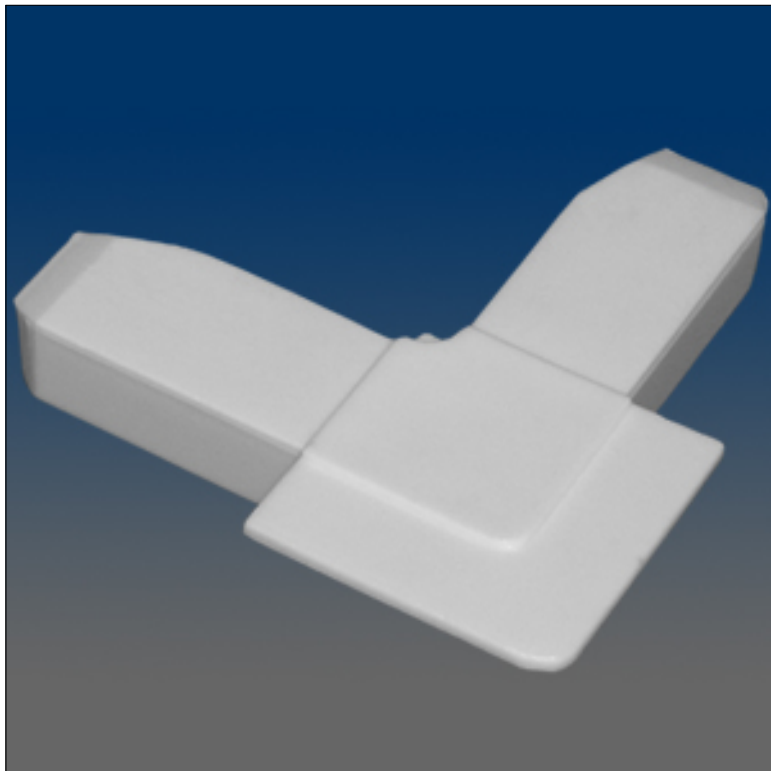

Screen Hardware

www.visionhardware.com

Screen Hardware

Model Number:

10341

Material:

PLASTIC

Description: