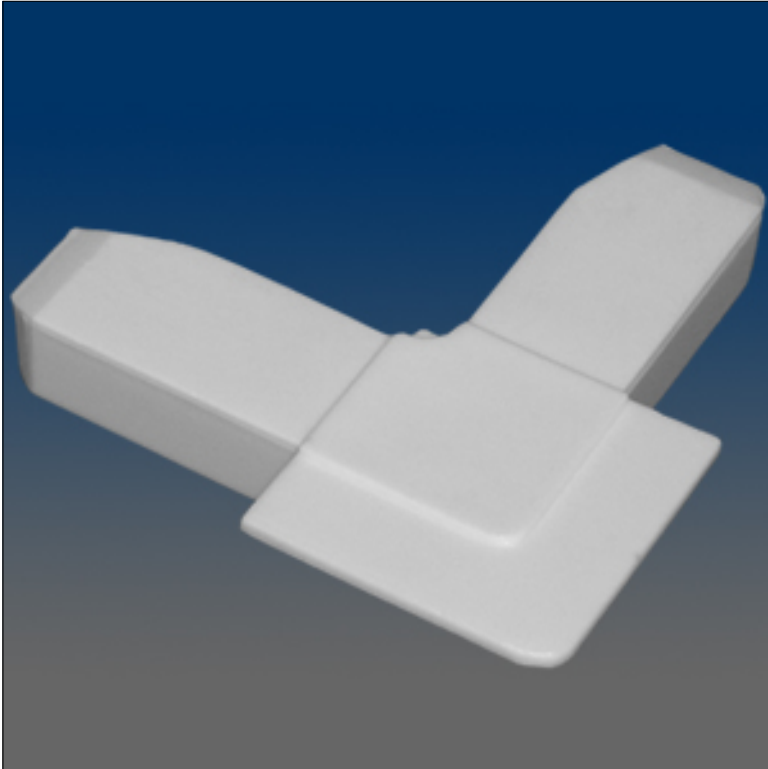

Screen Hardware

www.visionhardware.com

Screen Hardware

Model Number:

10341

Material:

PLASTIC

Description:

Screen corner, plastic, flanged, external, .35 x .51" leg

Sales Contact:

(800) 220-4756
sales@visionhardware.com

500 Metuchen Road
South Plainfield NJ 07080