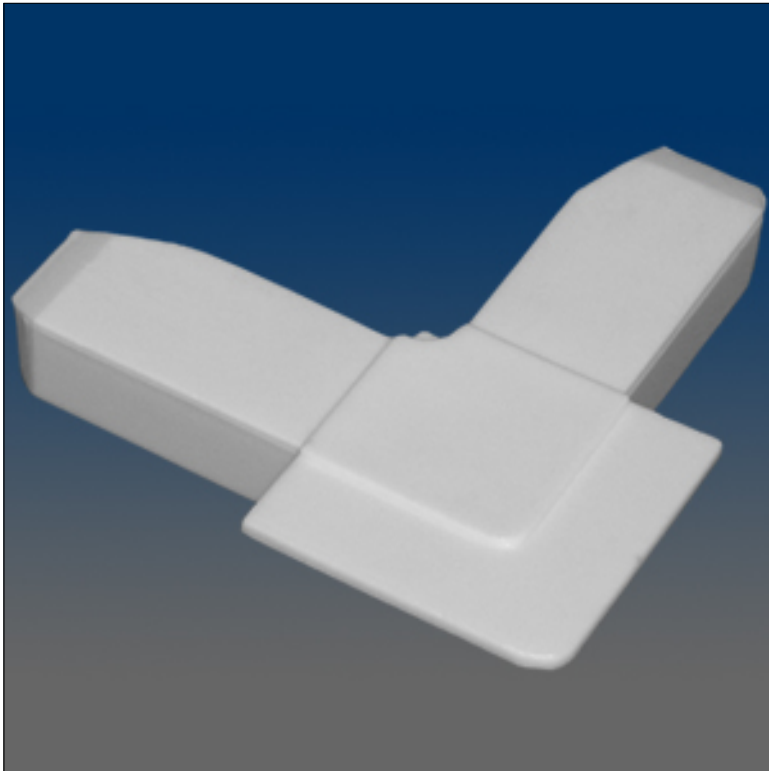

Screen Hardware

www.visionhardware.com

Screen Hardware

Model Number:

10341

Material:

PLASTIC

Description:

Screen corner, plastic, flanged, external, .35 x .51" leg

Sales Contact:

(800) 220-4756

sales@visionhardware.com

500 Metuchen Road
South Plainfield NJ 07080