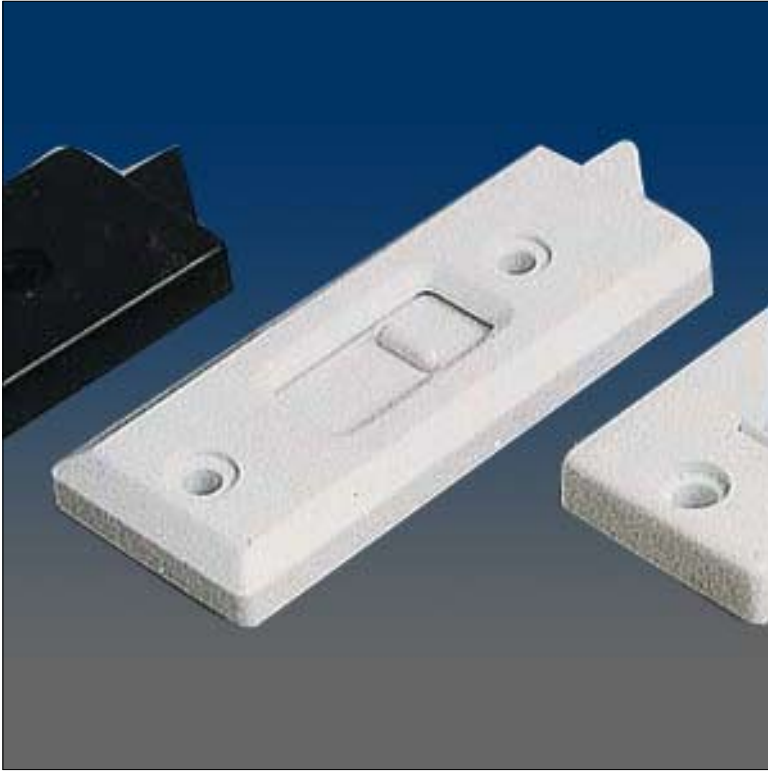

Tilt Latches

www.visionhardware.com

Tilt Latches

Model Number:
2801

Description:
Tilt latch, surface mount, 2.06" hole space, handed

Sales Contact:
(800) 220-4756
sales@visionhardware.com

500 Metuchen Road
South Plainfield NJ 07080