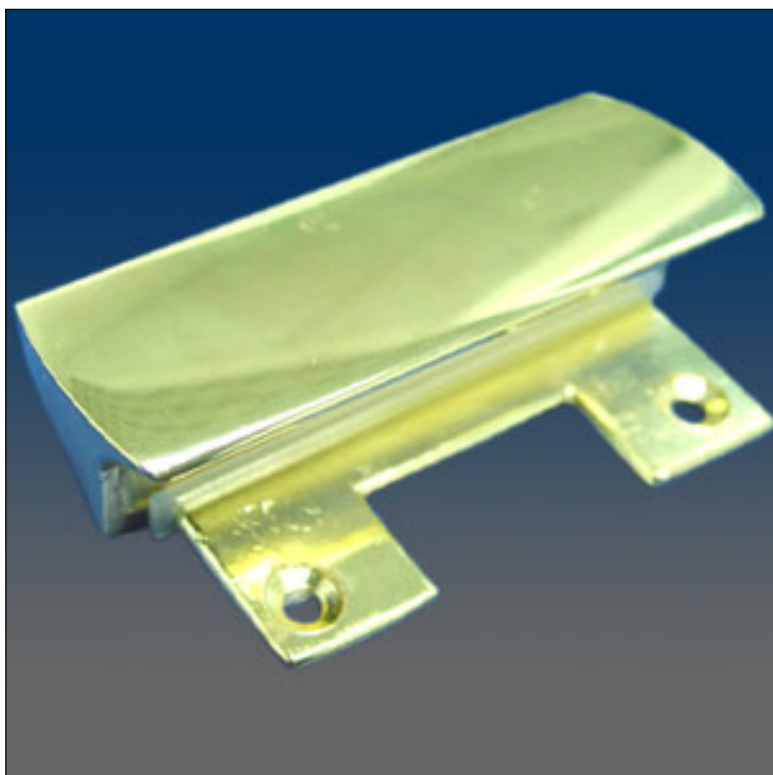

Pull Handles

www.visionhardware.com

Pull Handles

Model Number:

1411

Material:

PLASTIC

Description:

Sash lift handle, zinc hande with plastic washer

Sales Contact:

(800) 220-4756

sales@visionhardware.com

500 Metuchen Road
South Plainfield NJ 07080