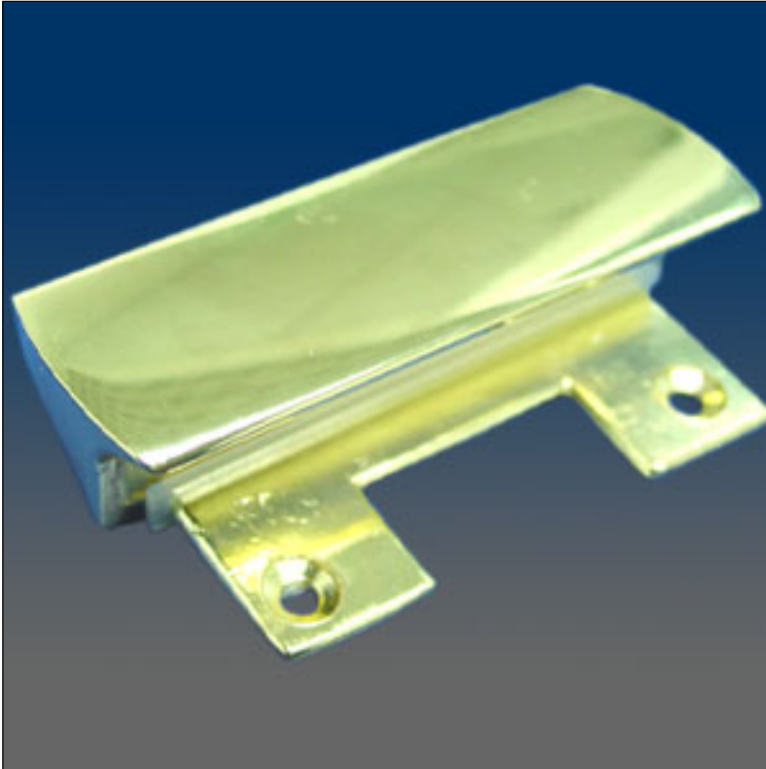

Pull Handles

www.visionhardware.com

Pull Handles

Model Number:
1411

Material:
ZINC

Description:
lift handle w/ gasket, zinc

Sales Contact:
(800) 220-4756
sales@visionhardware.com

500 Metuchen Road
South Plainfield NJ 07080