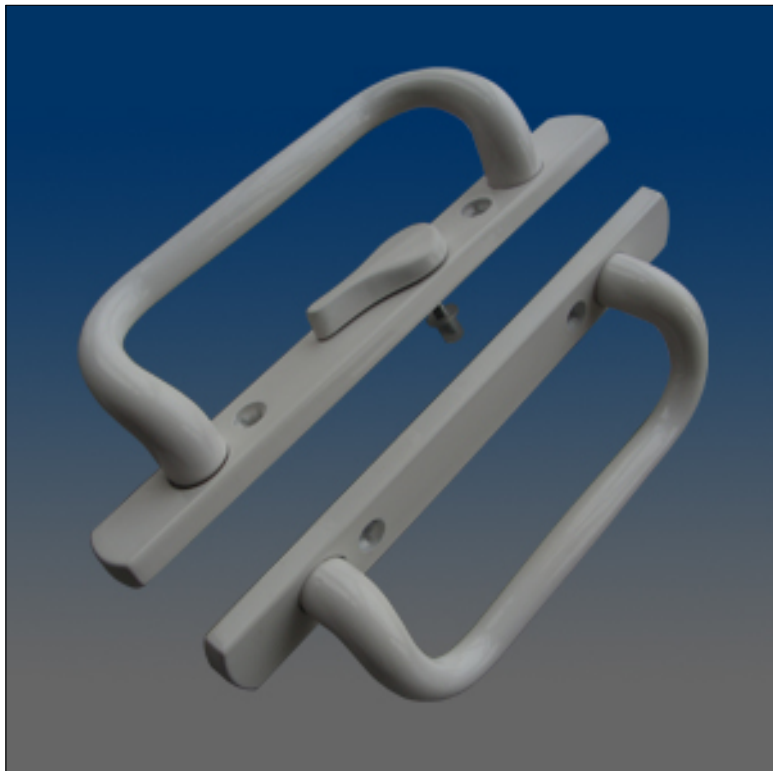

Patio Door

www.visionhardware.com

Patio Door

Model Number:

PD2110

Material:

ZINC

Description:

Handle set, patio door, zinc C loop handle with keyless lock and lever, others are same as PD2010

Sales Contact:

(800) 220-4756

sales@visionhardware.com

500 Metuchen Road
South Plainfield NJ 07080