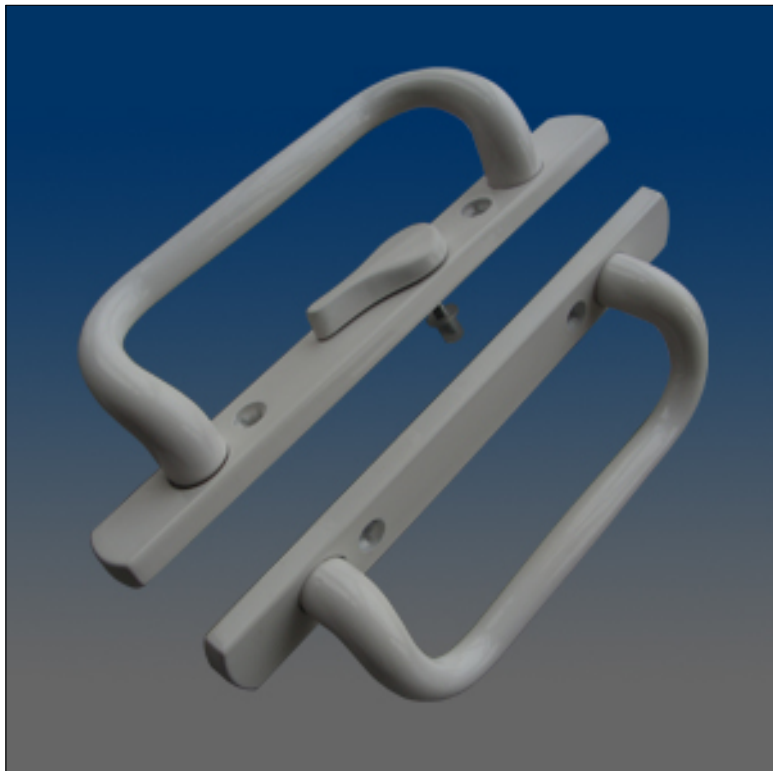

# Patio Door

[www.visionhardware.com](http://www.visionhardware.com)

## Patio Door

**Model Number:**

PD2110

**Material:**

ZINC

**Description:**

Handle set, patio door, zinc C loop handle with keyless lock and lever, others are same as PD2010

**Sales Contact:**