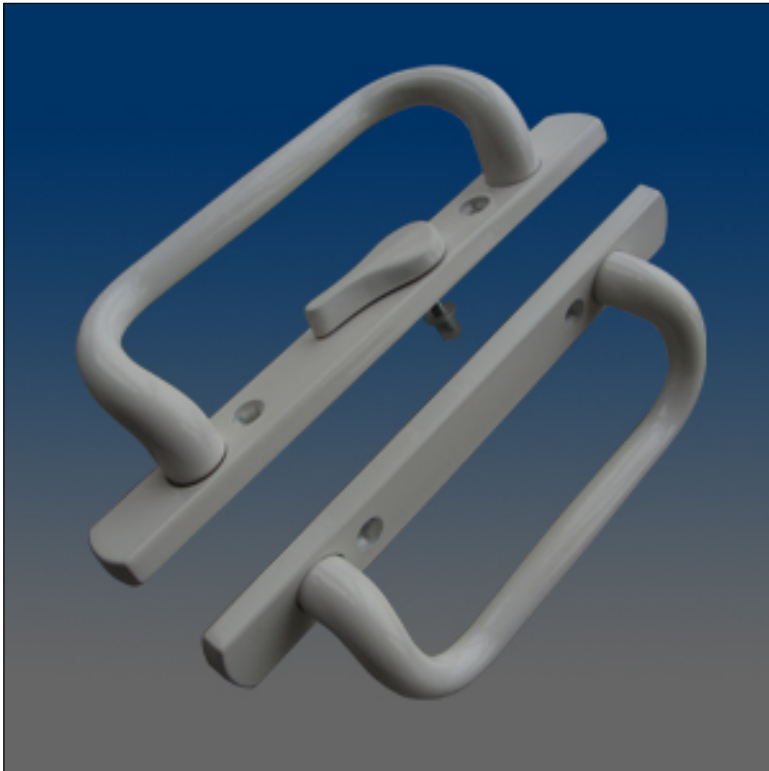

Patio Door

www.visionhardware.com

Patio Door

Model Number:

PD2110

Material:

ZINC

Description:

Handle set, patio door, zinc C loop handle with keyless lock and lever, others are same as PD2010

Sales Contact:

(800) 220-4756
sales@visionhardware.com

500 Metuchen Road
South Plainfield NJ 07080