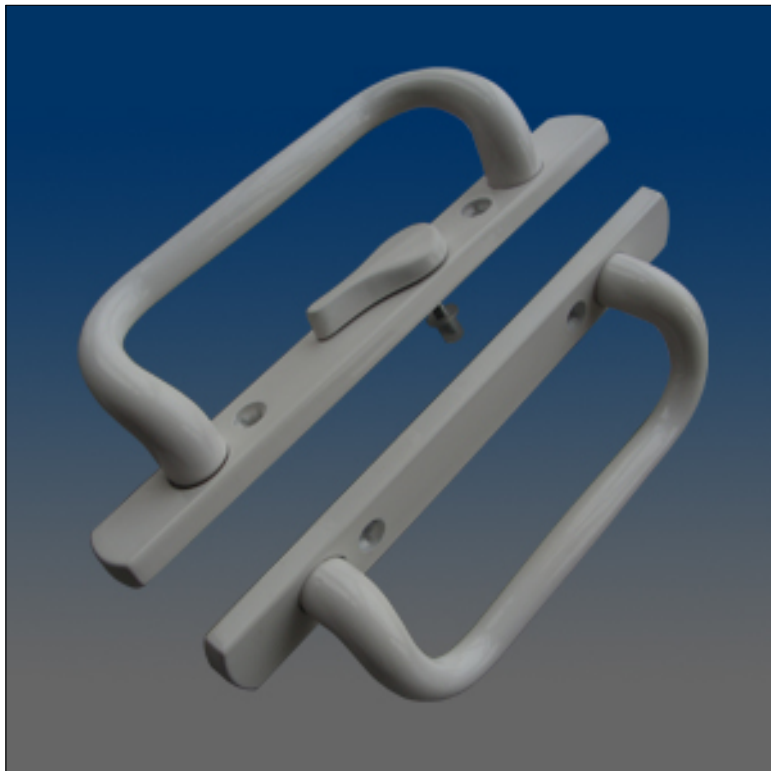

Patio Door

www.visionhardware.com

Patio Door

Model Number:

PD2110

Material:

ZINC

Description:

handle set, zinc, loop handles, interior w/ thumb lever lock

Sales Contact:

(800) 220-4756

sales@visionhardware.com

500 Metuchen Road
South Plainfield NJ 07080