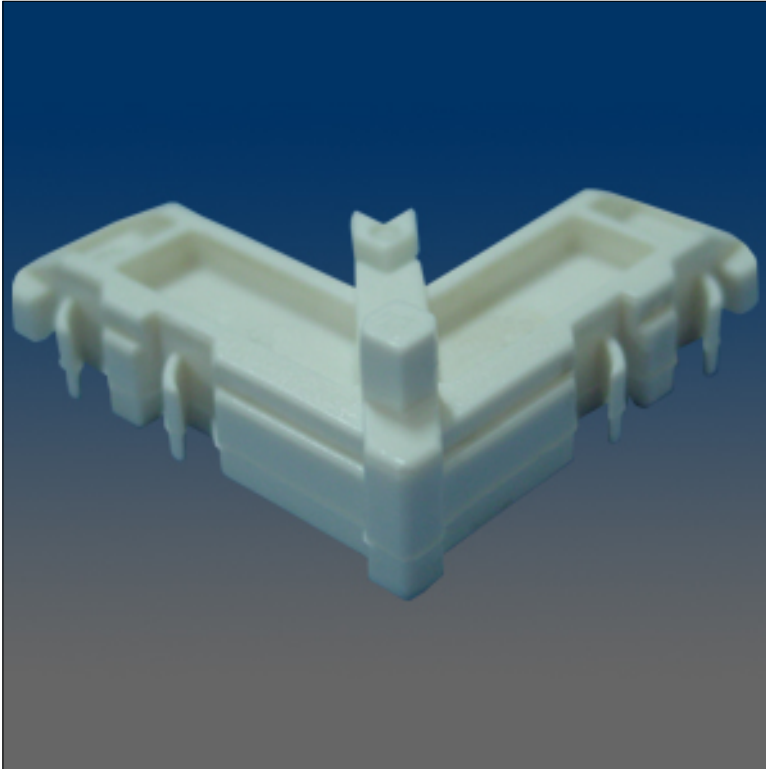

Screen Hardware

www.visionhardware.com

Screen Hardware

Model Number:
10354

Material:
PLASTIC

Description:
screen corner, mitered

Sales Contact:
(800) 220-4756
sales@visionhardware.com

500 Metuchen Road
South Plainfield NJ 07080