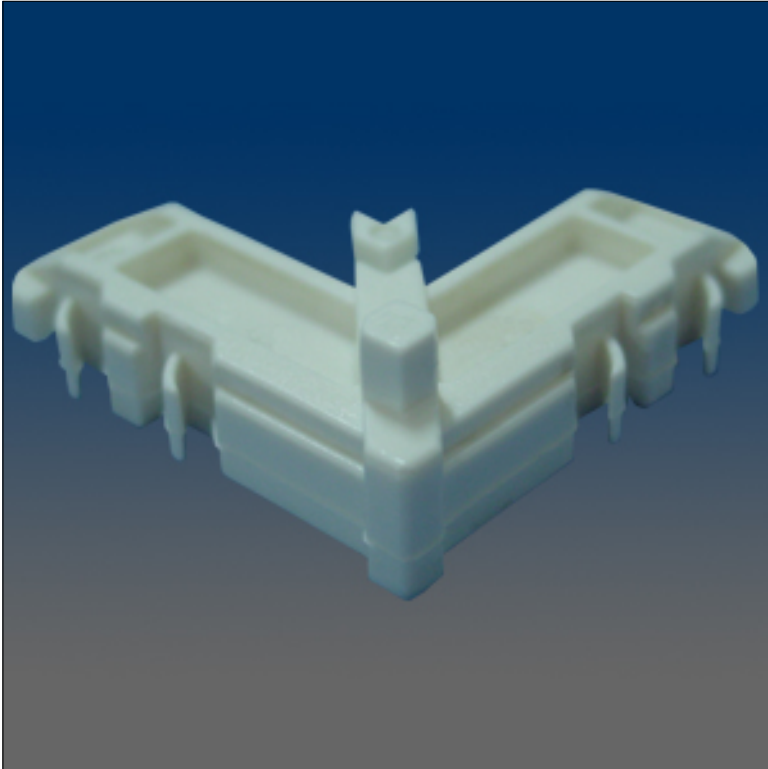

Screen Hardware

www.visionhardware.com

Screen Hardware

Model Number:

10354

Material:

PLASTIC

Description:

Screen corner, plastic, external, miter, stop, .315 x .535" leg, match 10344 yrdy

Sales Contact:

(800) 220-4756
sales@visionhardware.com

500 Metuchen Road
South Plainfield NJ 07080