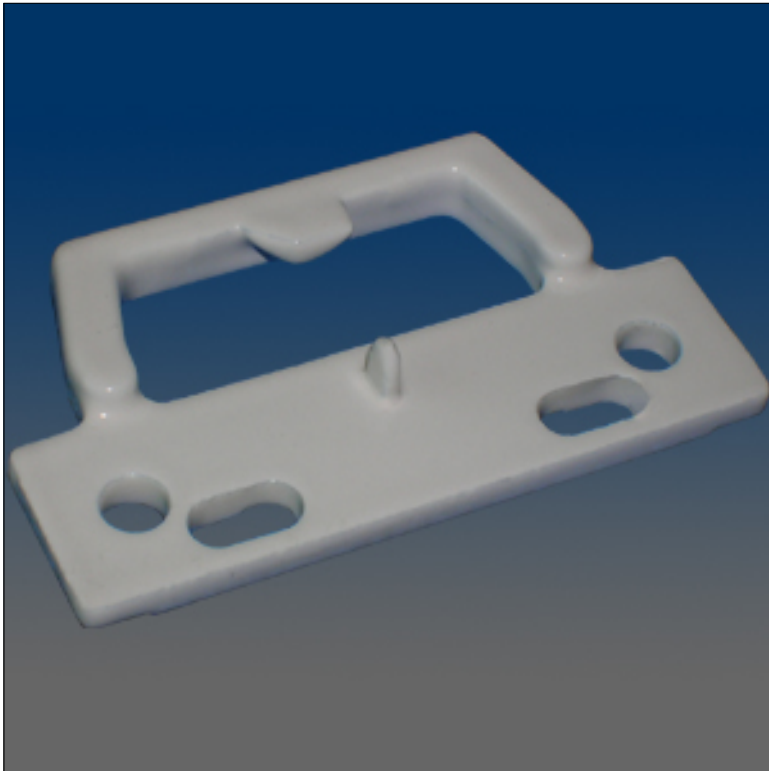

Keepers

www.visionhardware.com

Keepers

Model Number:

8525

Material:

ZINC

Description:

Keeper, sash, face mount, 1" C/L, material: zinc alloy

Sales Contact:

(800) 220-4756
sales@visionhardware.com

500 Metuchen Road
South Plainfield NJ 07080