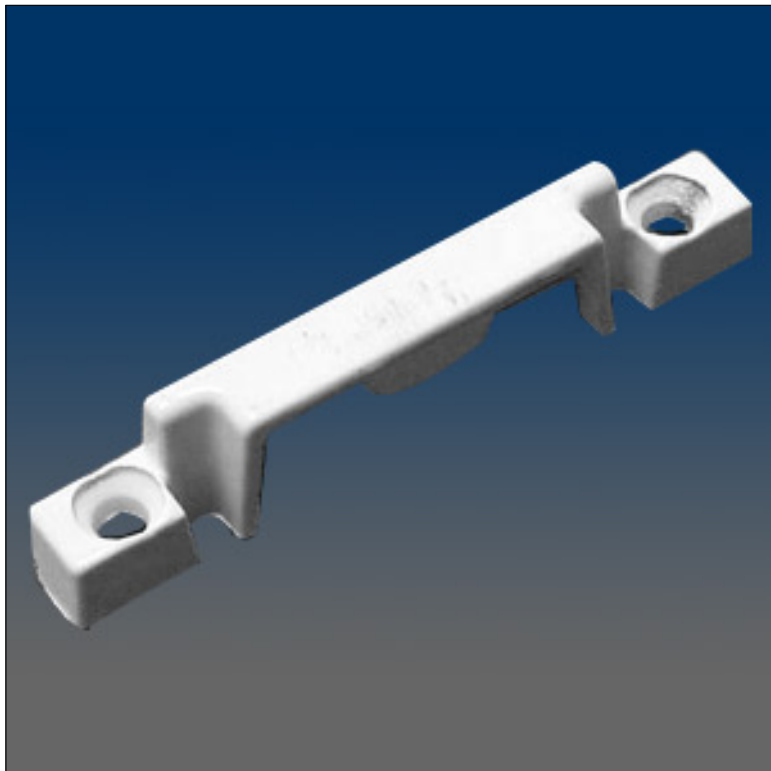

Keepers

www.visionhardware.com

Keepers

Model Number:

8504

Material:

ZINC

Description:

Keeper, sash, surface mount, #6 screw, 2.062" C/L, open back, material: zinc alloy

Sales Contact:

(800) 220-4756
sales@visionhardware.com

500 Metuchen Road
South Plainfield NJ 07080