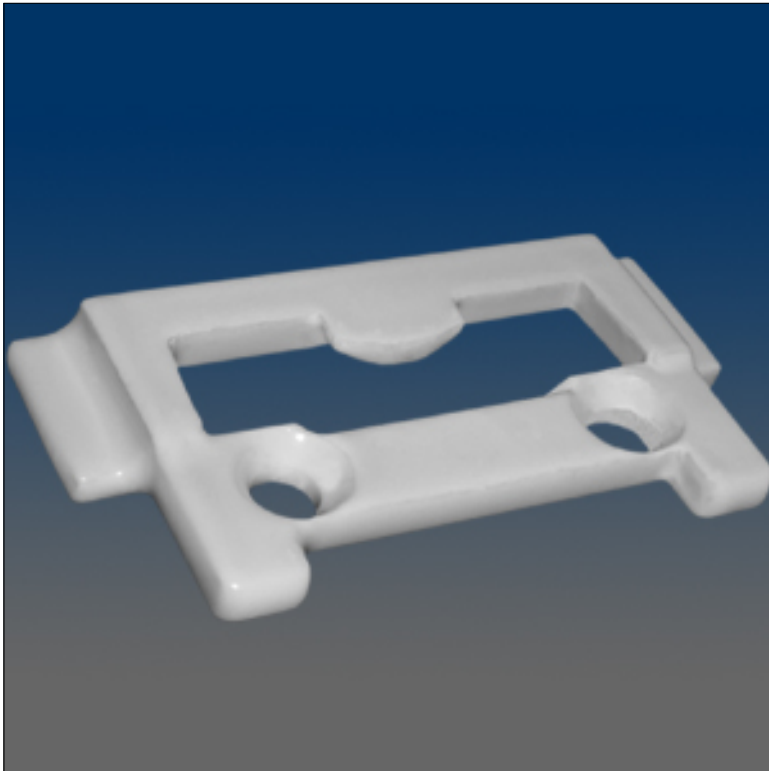

Keepers

www.visionhardware.com

Keepers

Model Number:

8587

Material:

ZINC

Description:

Keeper, sash, face mount, .866" C/L, material: zinc alloy

Sales Contact:

(800) 220-4756
sales@visionhardware.com

500 Metuchen Road
South Plainfield NJ 07080