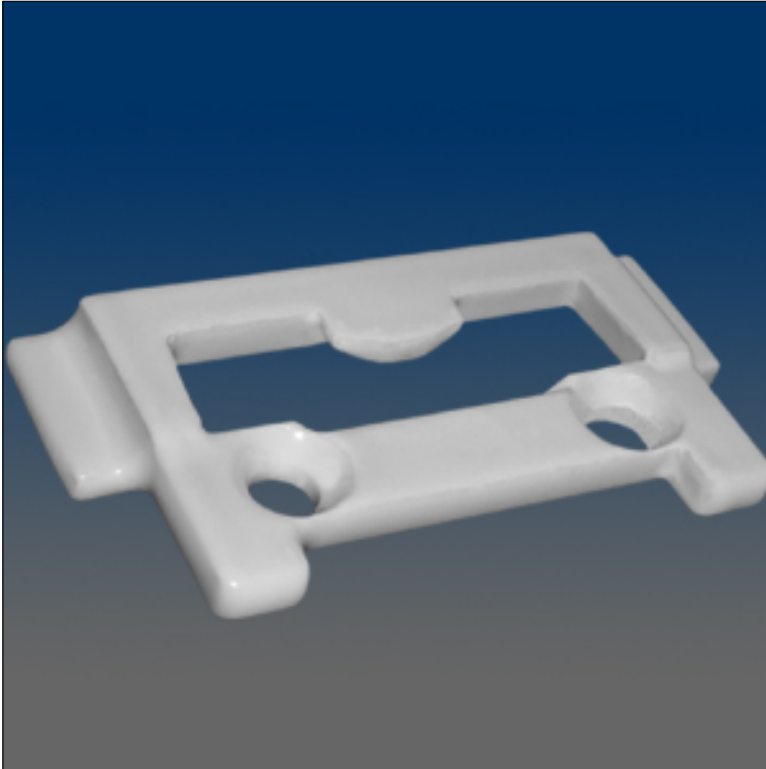

Keepers

www.visionhardware.com

Keepers

Model Number:

8587

Material:

ZINC

Description:

Keeper, sash, face mount, .866" C/L, material: zinc alloy

Sales Contact:

(800) 220-4756
sales@visionhardware.com

500 Metuchen Road
South Plainfield NJ 07080