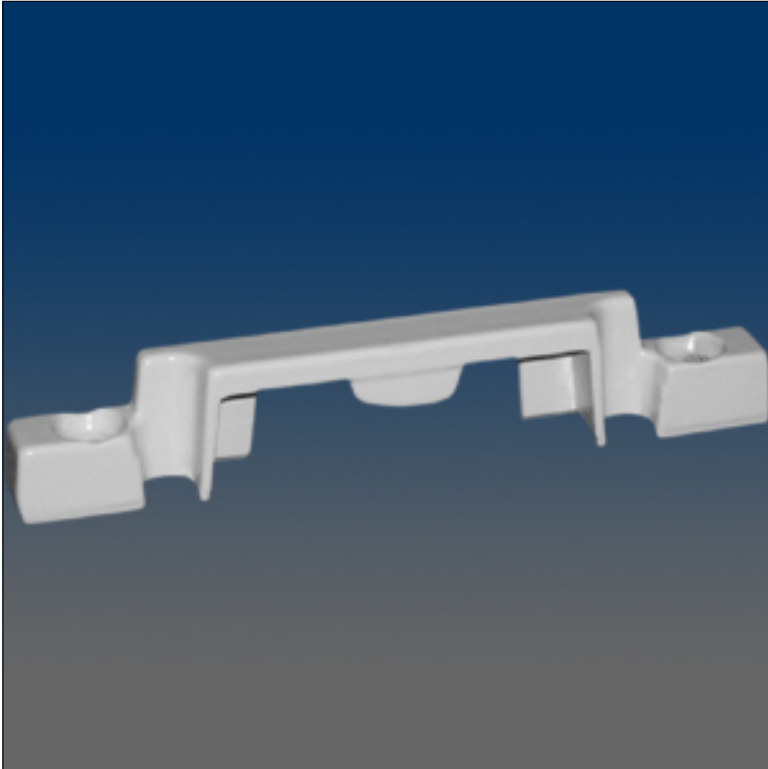

## Keepers

**Model Number:**

8564

**Material:**

ZINC

**Description:**

Keeper, sash, surface mount, #6 screw, 2.062" C/L, open back, material: zinc alloy

**Sales Contact:**