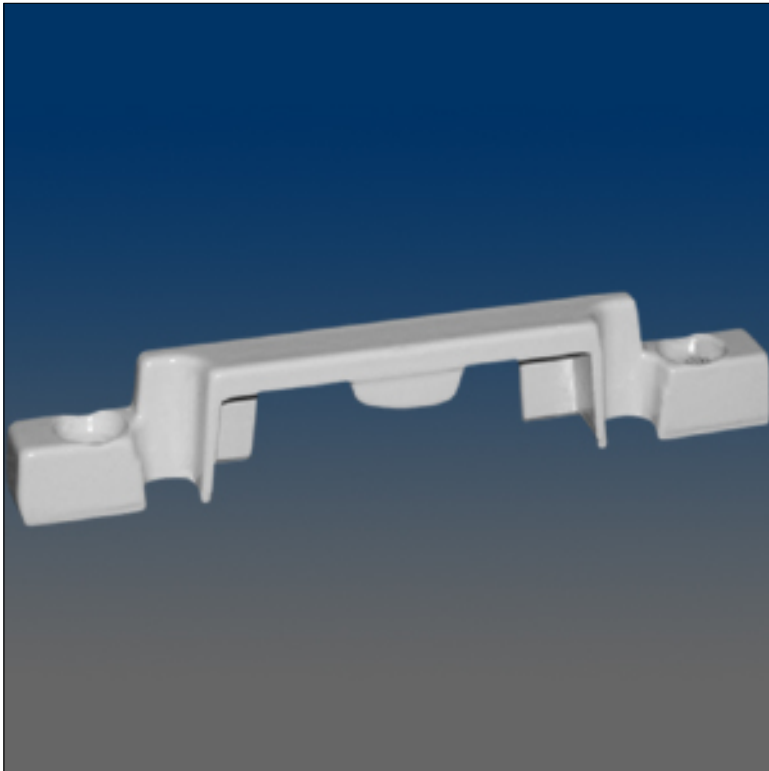

Keepers

www.visionhardware.com

Keepers

Model Number:

8564

Material:

ZINC

Description:

Keeper, sash, surface mount, #6 screw, 2.062" C/L, open back, material: zinc alloy

Sales Contact:

(800) 220-4756
sales@visionhardware.com

500 Metuchen Road
South Plainfield NJ 07080