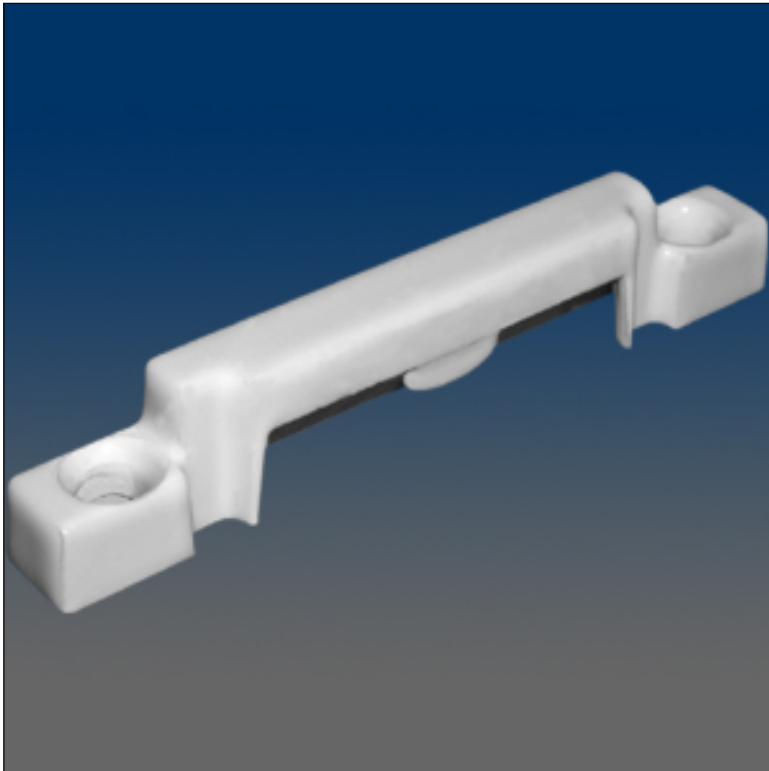

Keepers

www.visionhardware.com

Keepers

Model Number:

8565

Material:

ZINC

Description:

Keeper, sash, surface mount, #8 screw, 2.062" C/L, closed back, material: zinc alloy

Sales Contact:

(800) 220-4756
sales@visionhardware.com

500 Metuchen Road
South Plainfield NJ 07080