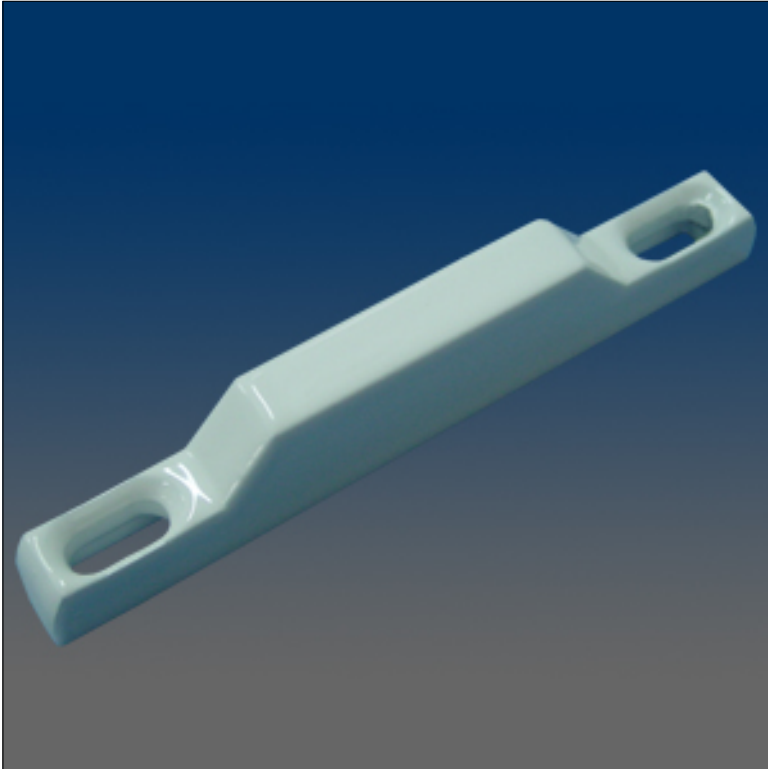

Keepers

www.visionhardware.com

Keepers

Model Number:

8425

Material:

ZINC

Description:

Keeper, sash, surface mount, #6 screw, 2.181" C/L, closed back, material: zinc alloy

Sales Contact:

(800) 220-4756
sales@visionhardware.com

500 Metuchen Road
South Plainfield NJ 07080