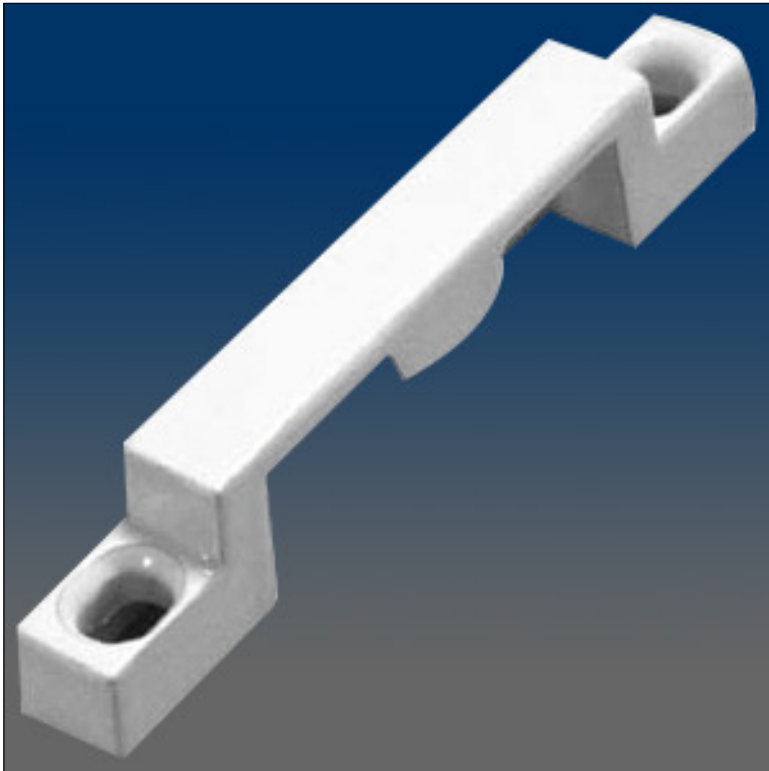

Keepers

www.visionhardware.com

Keepers

Model Number:

8212

Material:

ZINC

Description:

Keeper, sash, surface mount, #8 screw, 2.091" C/L, open back, material: zinc alloy

Sales Contact:

(800) 220-4756
sales@visionhardware.com

500 Metuchen Road
South Plainfield NJ 07080