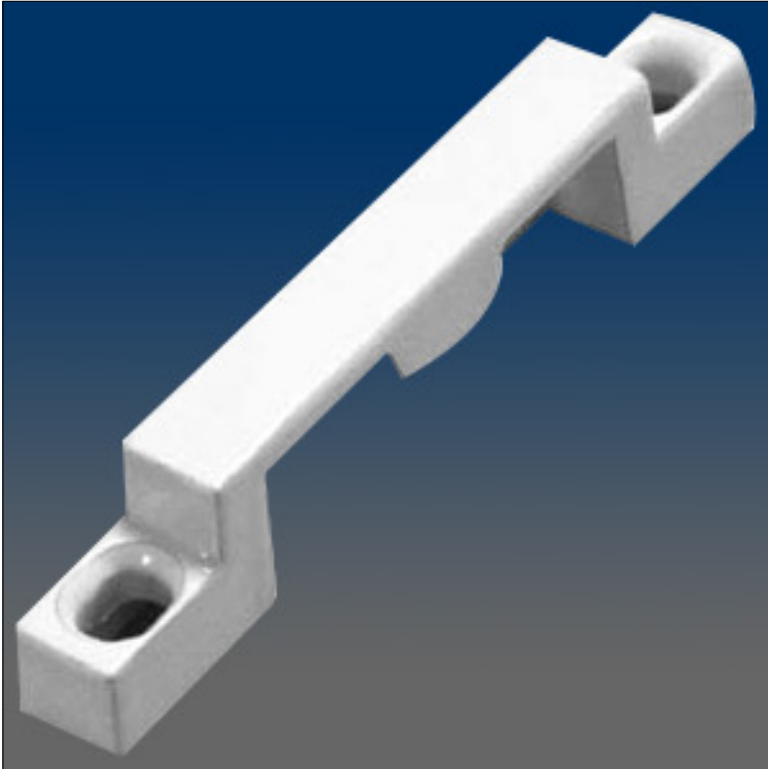

Keepers

www.visionhardware.com

Keepers

Model Number:

8212

Material:

ZINC

Description:

Keeper, sash, surface mount, #8 screw, 2.091" C/L, open back, material: zinc alloy

Sales Contact:

(800) 220-4756
sales@visionhardware.com

500 Metuchen Road
South Plainfield NJ 07080