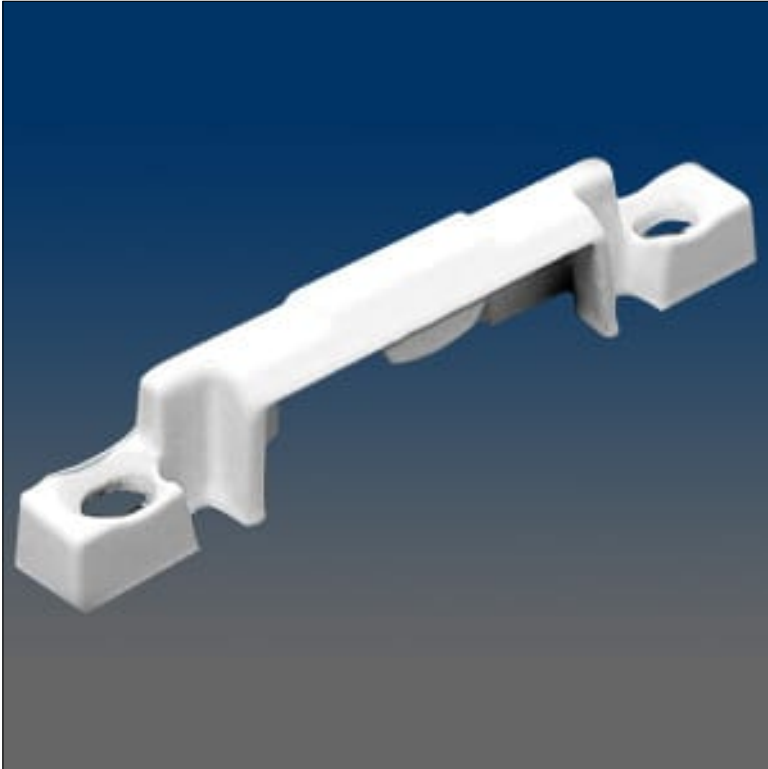

## Keepers

**Model Number:**

8503

**Material:**

ZINC

**Description:**

Keeper, sash, surface mount, #6 screw, 2.062" C/L, open back, material: zinc alloy

**Sales Contact:**