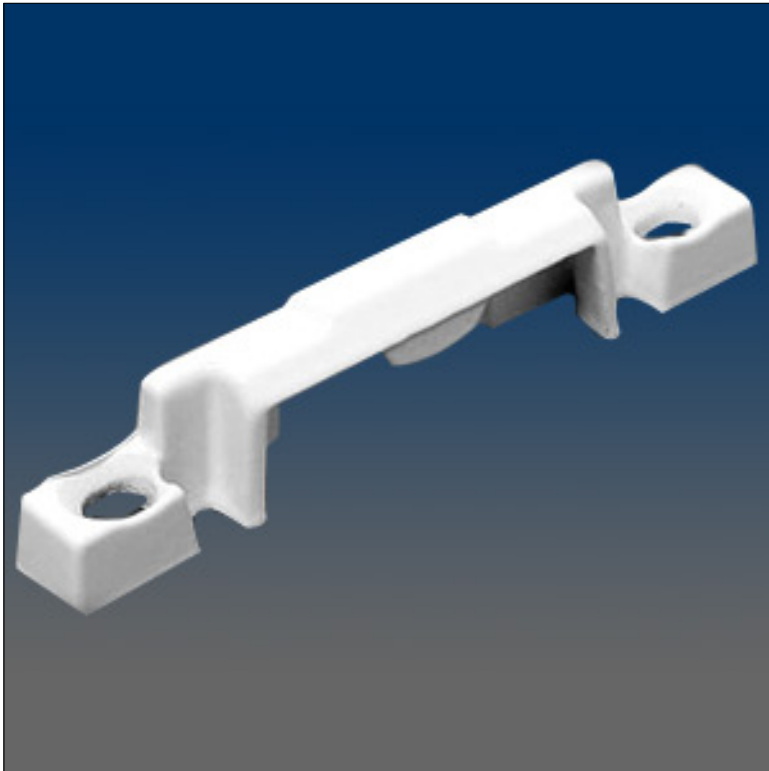

Keepers

www.visionhardware.com

Keepers

Model Number:

8503

Material:

ZINC

Description:

Keeper, sash, surface mount, #6 screw, 2.062" C/L, open back, material: zinc alloy

Sales Contact:

(800) 220-4756
sales@visionhardware.com

500 Metuchen Road
South Plainfield NJ 07080