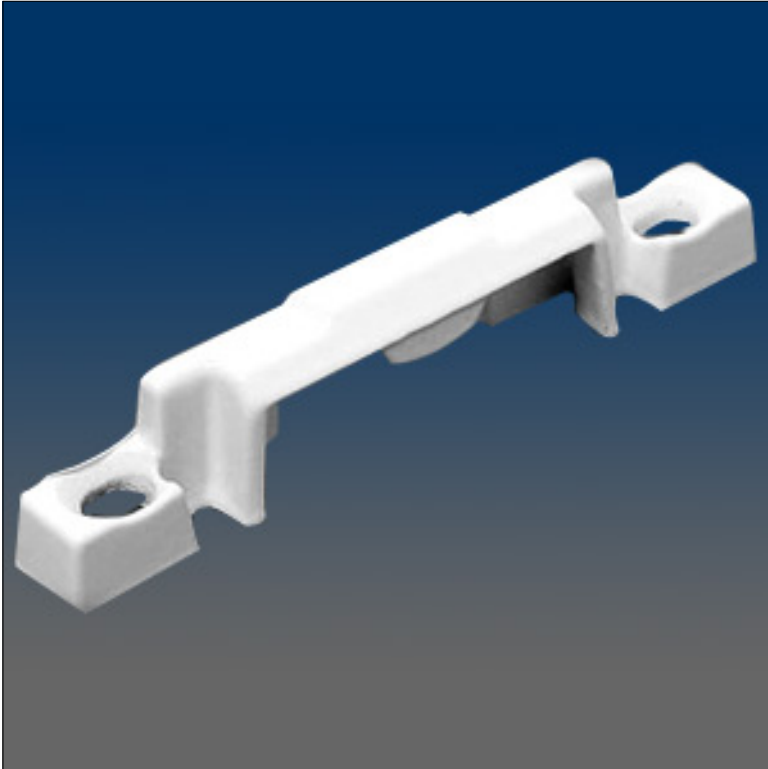

Keepers

www.visionhardware.com

Keepers

Model Number:

8503

Material:

ZINC

Description:

Keeper, sash, surface mount, #6 screw, 2.062" C/L, open back, material: zinc alloy

Sales Contact:

(800) 220-4756
sales@visionhardware.com

500 Metuchen Road
South Plainfield NJ 07080