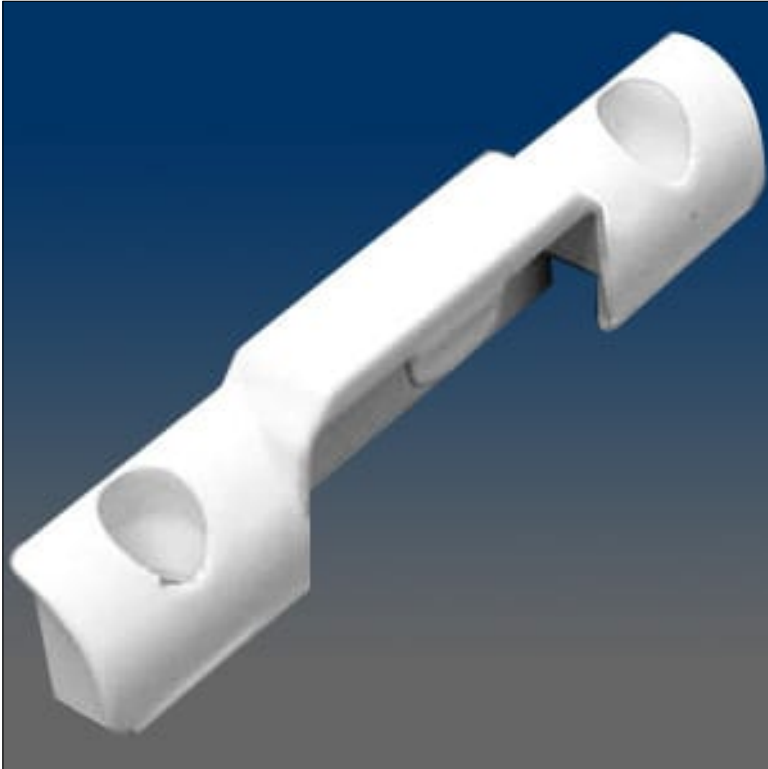

Keepers

www.visionhardware.com

Keepers

Model Number:

9310

Material:

ZINC

Description:

Keeper, sash, surface mount, #8 screw, 2" C/L, closed back, match with 9205 sash lock, material: zinc alloy

Sales Contact:

(800) 220-4756
sales@visionhardware.com

500 Metuchen Road
South Plainfield NJ 07080