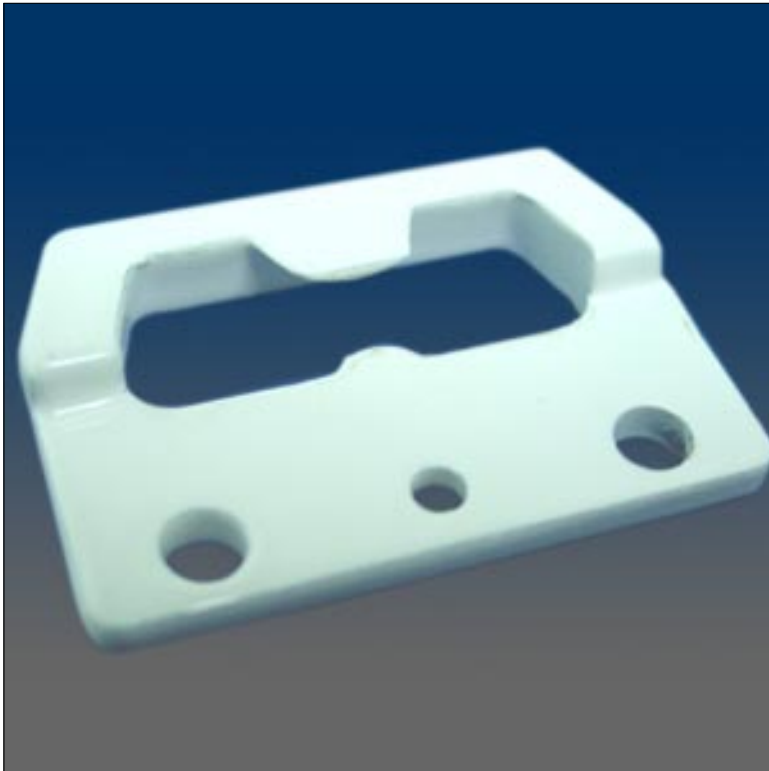

Keepers

www.visionhardware.com

Keepers

Model Number:

9316

Material:

ZINC

Description:

Keeper, sash, face mount, #8 screw, 1" C/L, material: zinc alloy

Sales Contact:

(800) 220-4756
sales@visionhardware.com

500 Metuchen Road
South Plainfield NJ 07080