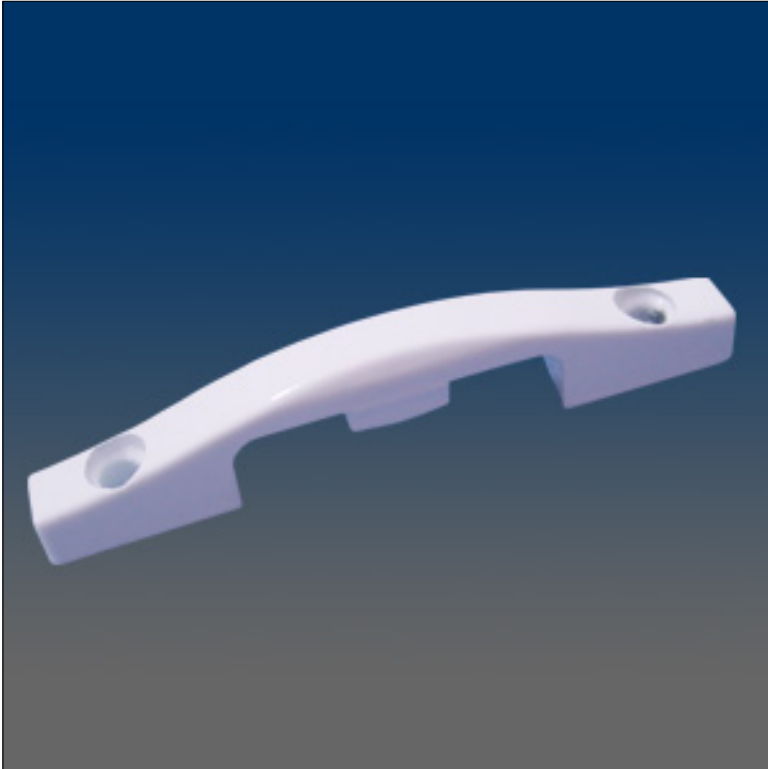

Keepers

www.visionhardware.com

Keepers

Model Number:

8224

Material:

N.A.

Description:

Keeper, sash, surface mount, #6 screw, 2.062" C/L, match with 3621

Sales Contact:

(800) 220-4756
sales@visionhardware.com

500 Metuchen Road
South Plainfield NJ 07080