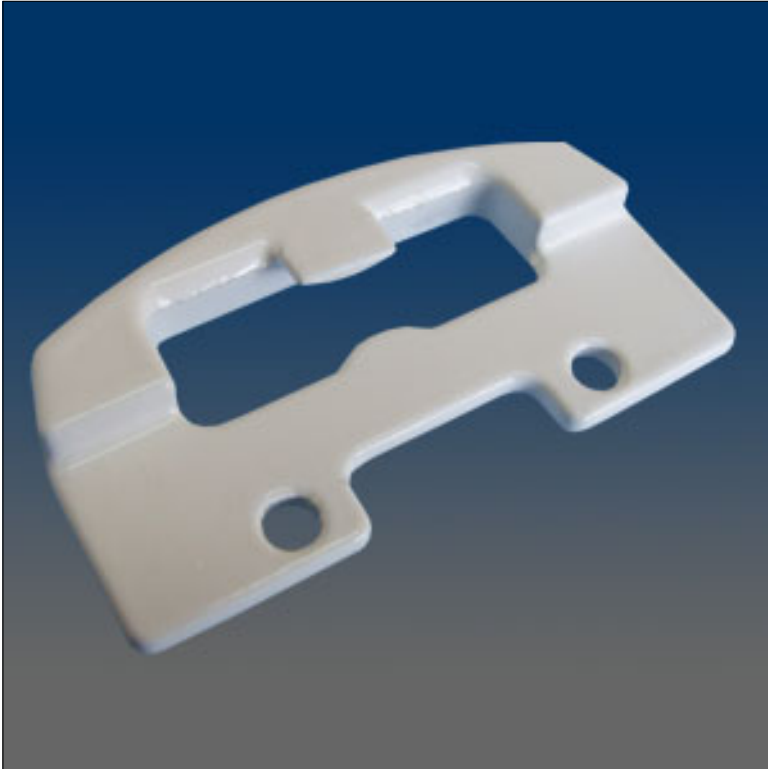

Keepers

www.visionhardware.com

Keepers

Model Number:

9331

Material:

ZINC

Description:

Keeper, sash, face mount, #8 screw, 1" C/L, match with 611, material: zinc alloy

Sales Contact:

(800) 220-4756
sales@visionhardware.com

500 Metuchen Road
South Plainfield NJ 07080