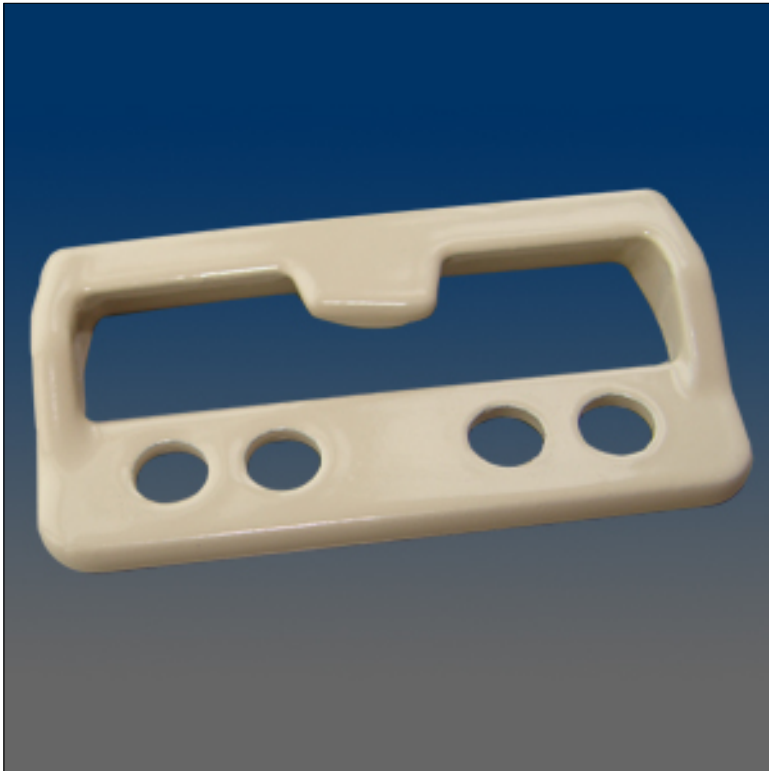

Keepers

www.visionhardware.com

Keepers

Model Number:

9333

Material:

ZINC

Description:

Keeper, sash, face mount, two sets of screw holes, match with 9227, material: zinc alloy

Sales Contact:

(800) 220-4756
sales@visionhardware.com

500 Metuchen Road
South Plainfield NJ 07080