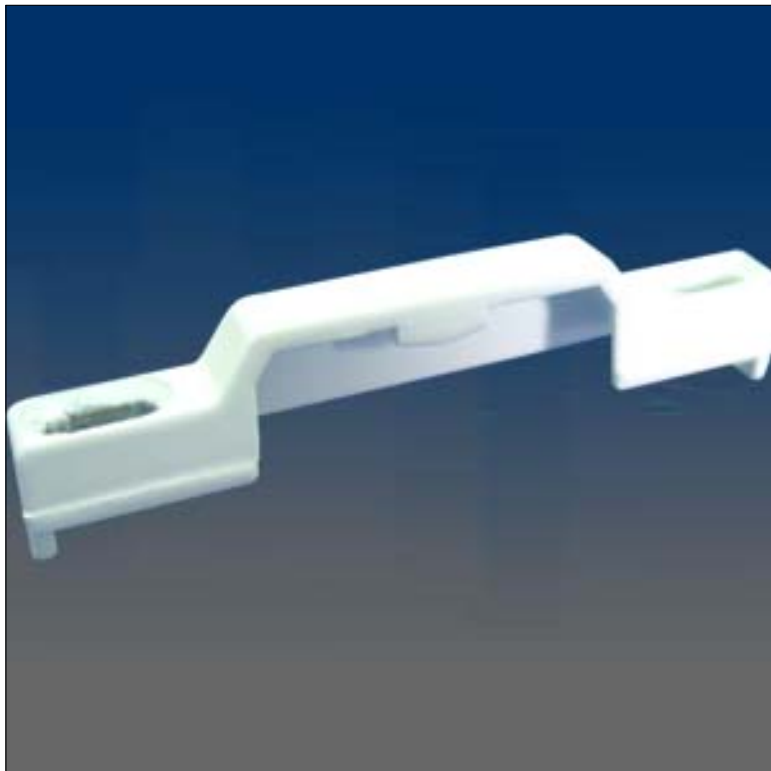

Keepers

www.visionhardware.com

Keepers

Model Number:

9383

Material:

ZINC

Description:

Keeper, sash, surface mount, #5 screw, 2.22" C/L, closed back, material: zinc alloy, pronged

Sales Contact:

(800) 220-4756

sales@visionhardware.com

500 Metuchen Road
South Plainfield NJ 07080