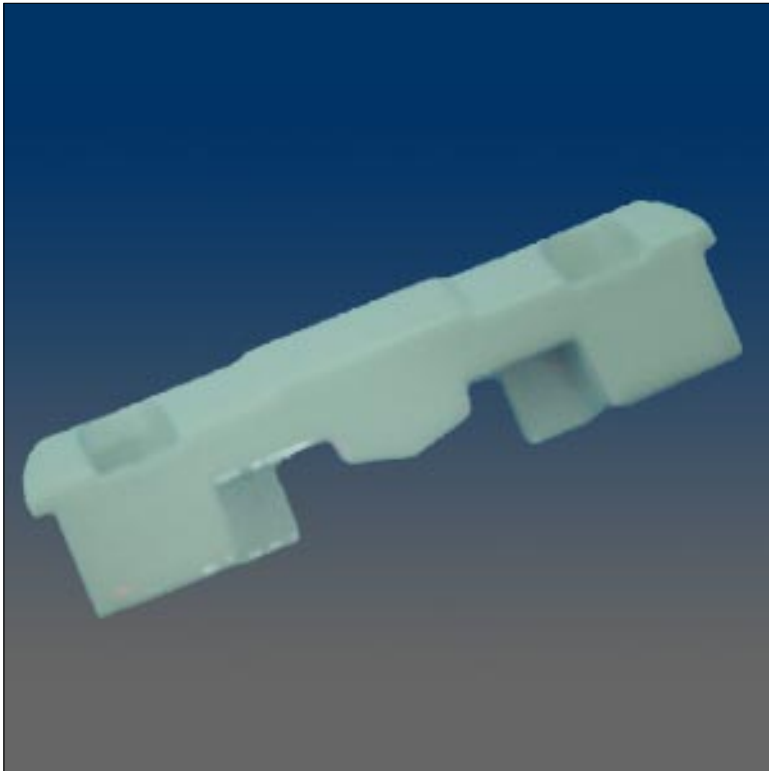

Keepers

www.visionhardware.com

Keepers

Model Number:

9370

Material:

ZINC

Description:

Keeper, sash, recessed surface mount, #6 screw, 1.625" C/L,
material: zinc alloy

Sales Contact:

(800) 220-4756
sales@visionhardware.com

500 Metuchen Road
South Plainfield NJ 07080