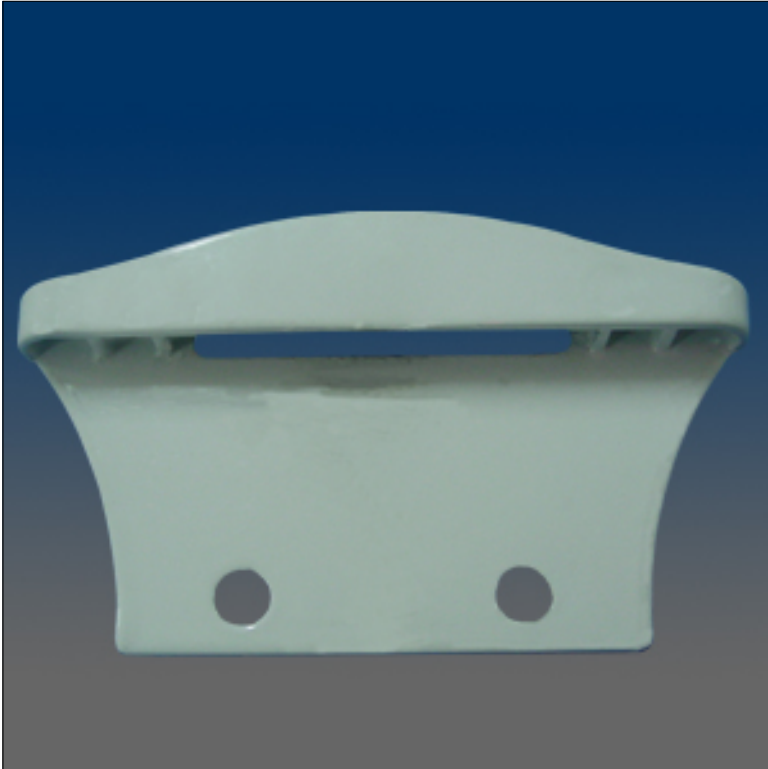

Clearance

www.visionhardware.com

Clearance

Model Number:
9354

Description:
Keeper, sash, face mount, for 600 series non-hooded lock, #8 screw, 1" C/L, material: zinc alloy

Sales Contact:
(800) 220-4756
sales@visionhardware.com