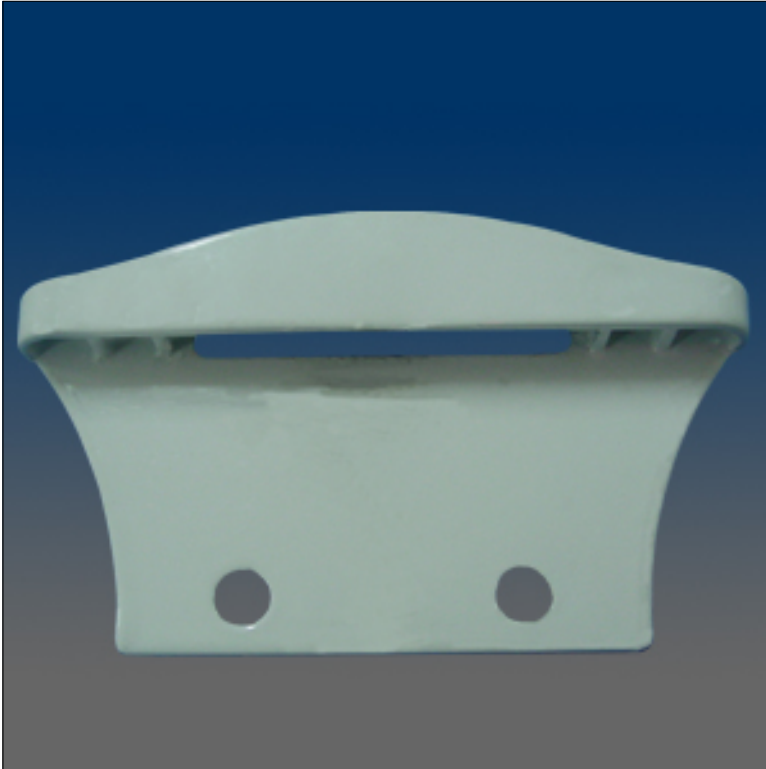

Clearance

www.visionhardware.com

Model Number:

9354

Description:

Keeper, sash, face mount, for 600 series non-hooded lock, #8 screw, 1" C/L, material: zinc alloy

Clearance

Limited quantities and special pricing on locks, keepers, screen hardware, and more!