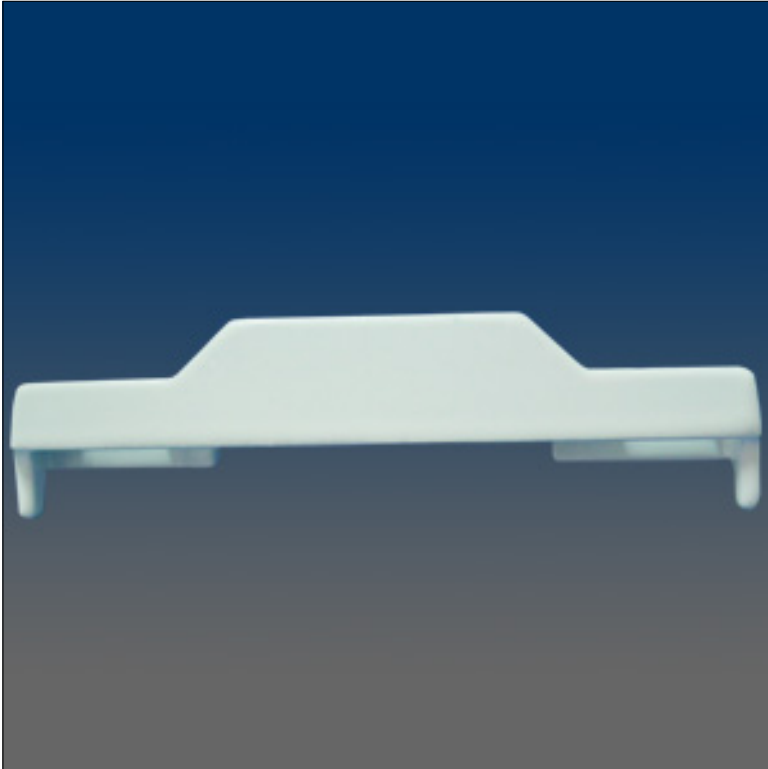

## Keepers

**Model Number:**

9385

**Material:**

ZINC

**Description:**

Keeper, sash, surface mount, #5 screw, 2.126" C/L, closed back, material: zinc alloy, pronged

**Sales Contact:**