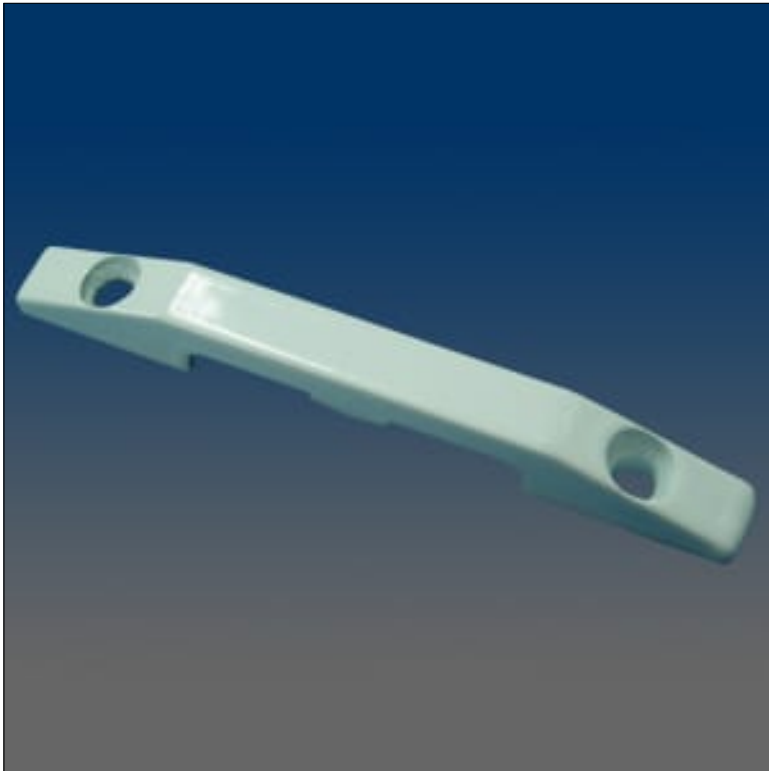

## Keepers

**Model Number:**

9313

**Material:**

ZINC

**Description:**

Keeper, sash, surface mount, #6 screw, 2.062" C/L, closed back, match with 9721 sash lock, material: zinc alloy

**Sales Contact:**