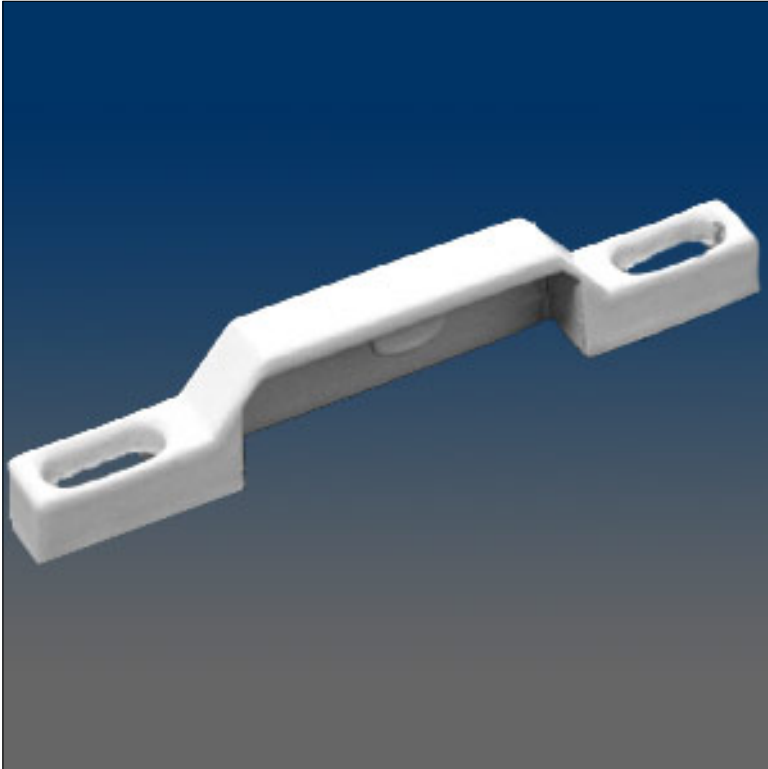

Keepers

www.visionhardware.com

Keepers

Model Number:

8420

Material:

ZINC

Description:

Keeper, sash, surface mount and #8 screw, 2.205" C/L, closed back, material: zinc alloy

Sales Contact:

(800) 220-4756
sales@visionhardware.com

500 Metuchen Road
South Plainfield NJ 07080